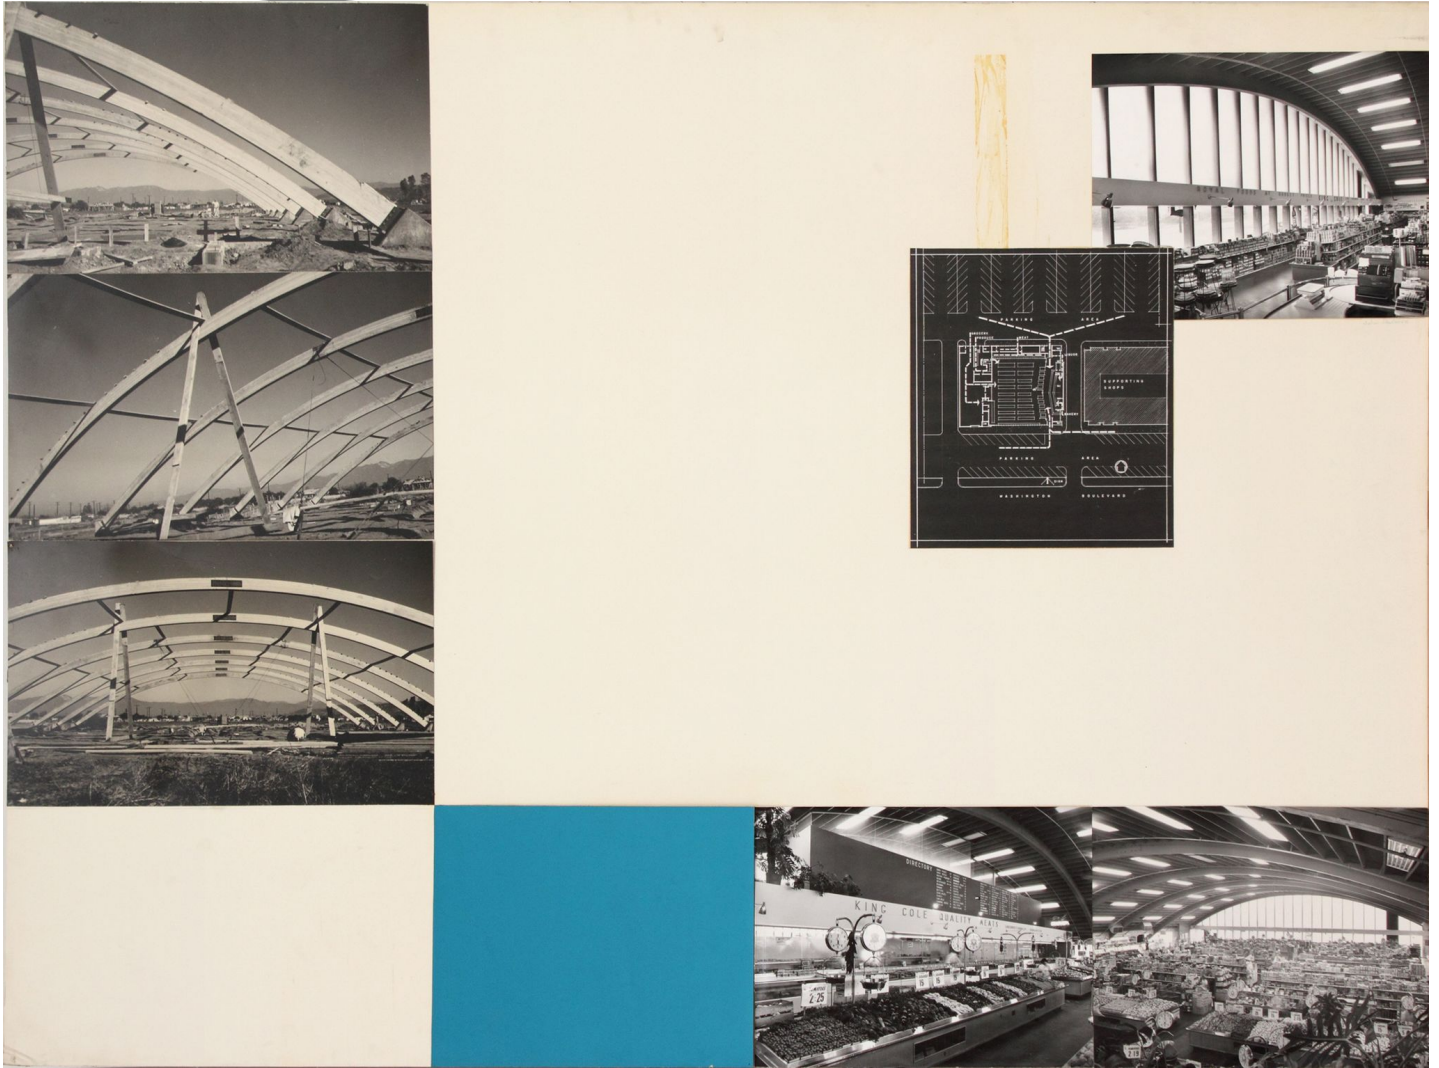

EDWARD CELLA ART & ARCHITECTURE

F.E. Emmons & A. Q. Jones, *Presentation panel for King Cole Market, Whittier, CA with vintage original photographs by Julius Shulman and reproductions of floor plan, 1950*

Vintage silver gelatin prints and reproductions mounted on board, 30 x 40 in. (76.2 x 101.6 cm)  
AQUINJ012