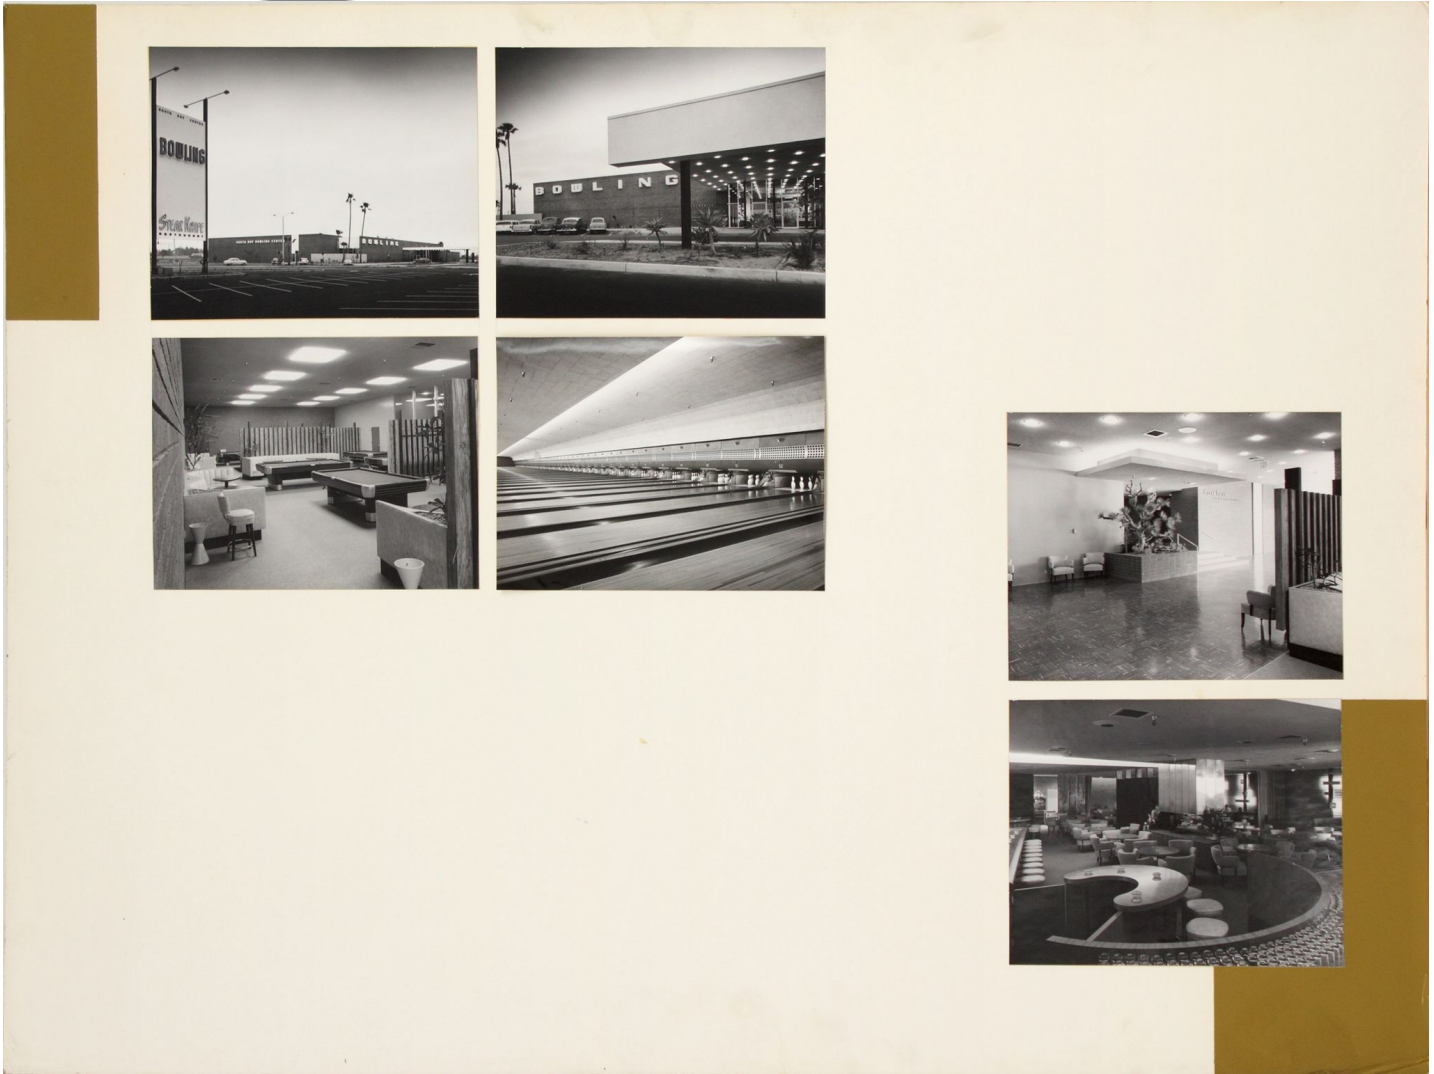

EDWARD CELLA ART & ARCHITECTURE

F.E. Emmons & A. Q. Jones, *Presentation panel for South Bay Bowling Center, Torrance, CA with vintage original photographs by Julius Shulman, c. 1950*

Vintage silver gelatin prints mounted on board, 30 x 40 in. (76.2 x 101.6 cm)