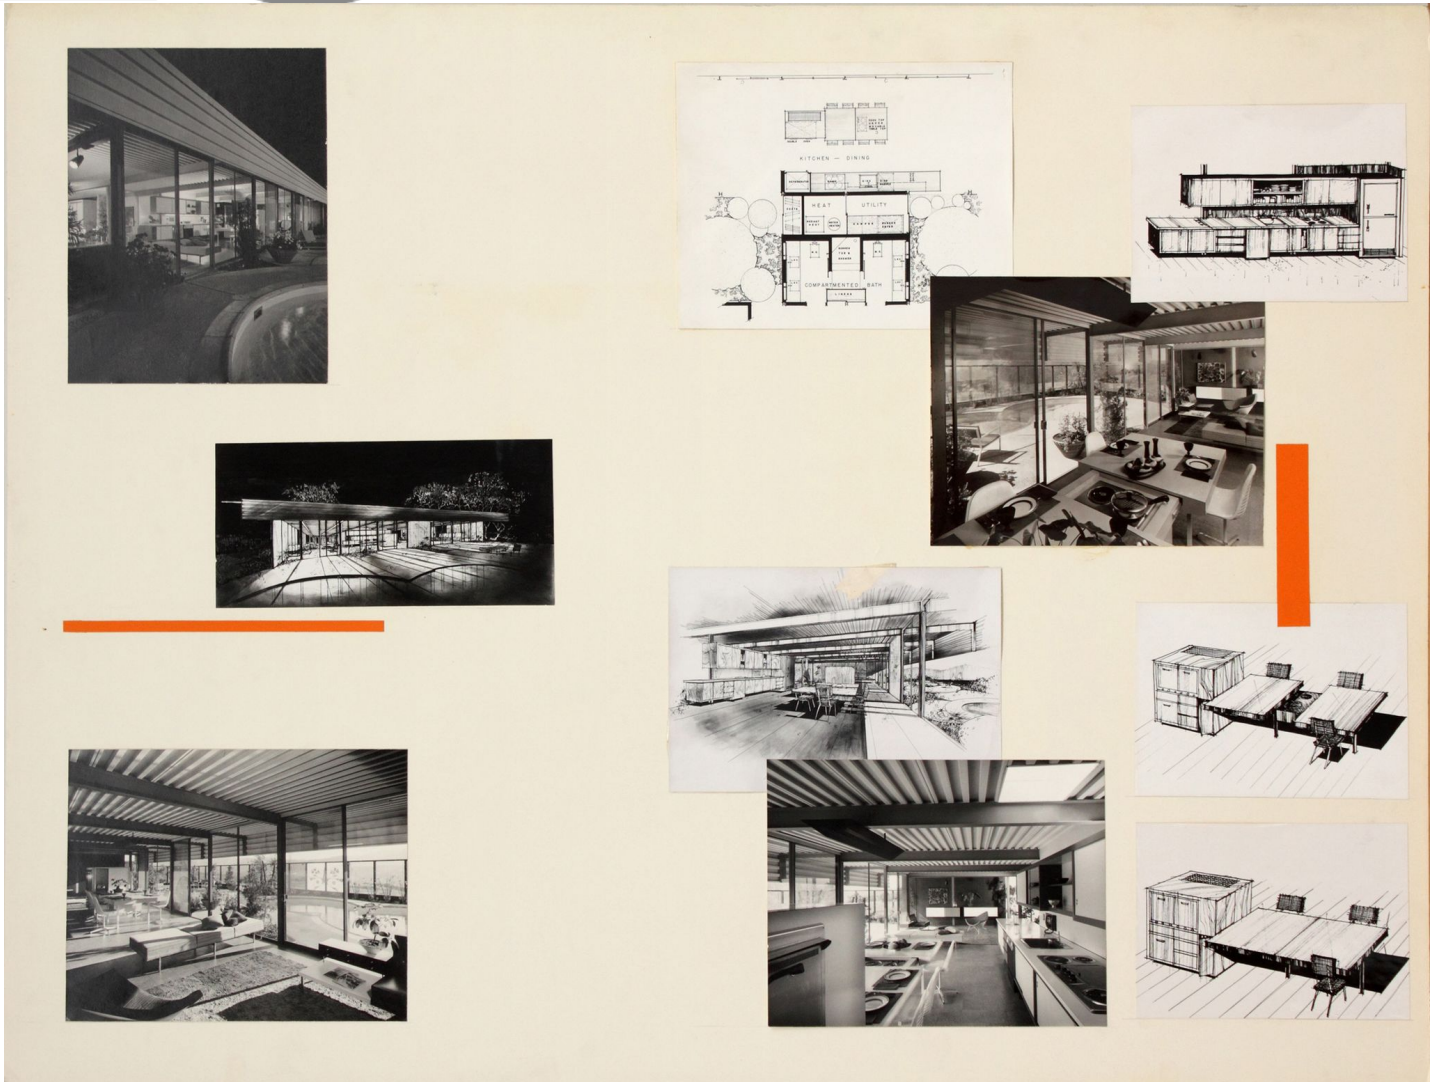

EDWARD CELLA ART & ARCHITECTURE

F.E. Emmons & A. Q. Jones, *Presentation panels for Eichler Steel House X-100, San Mateo, CA with vintage original photographs by Ernest Braun and reproductions of site plan, 1956*  
Vintage silver gelatin prints and reproductions mounted on board, 30 x 40 in. (76.2 x 101.6 cm)  
AQUINJ009