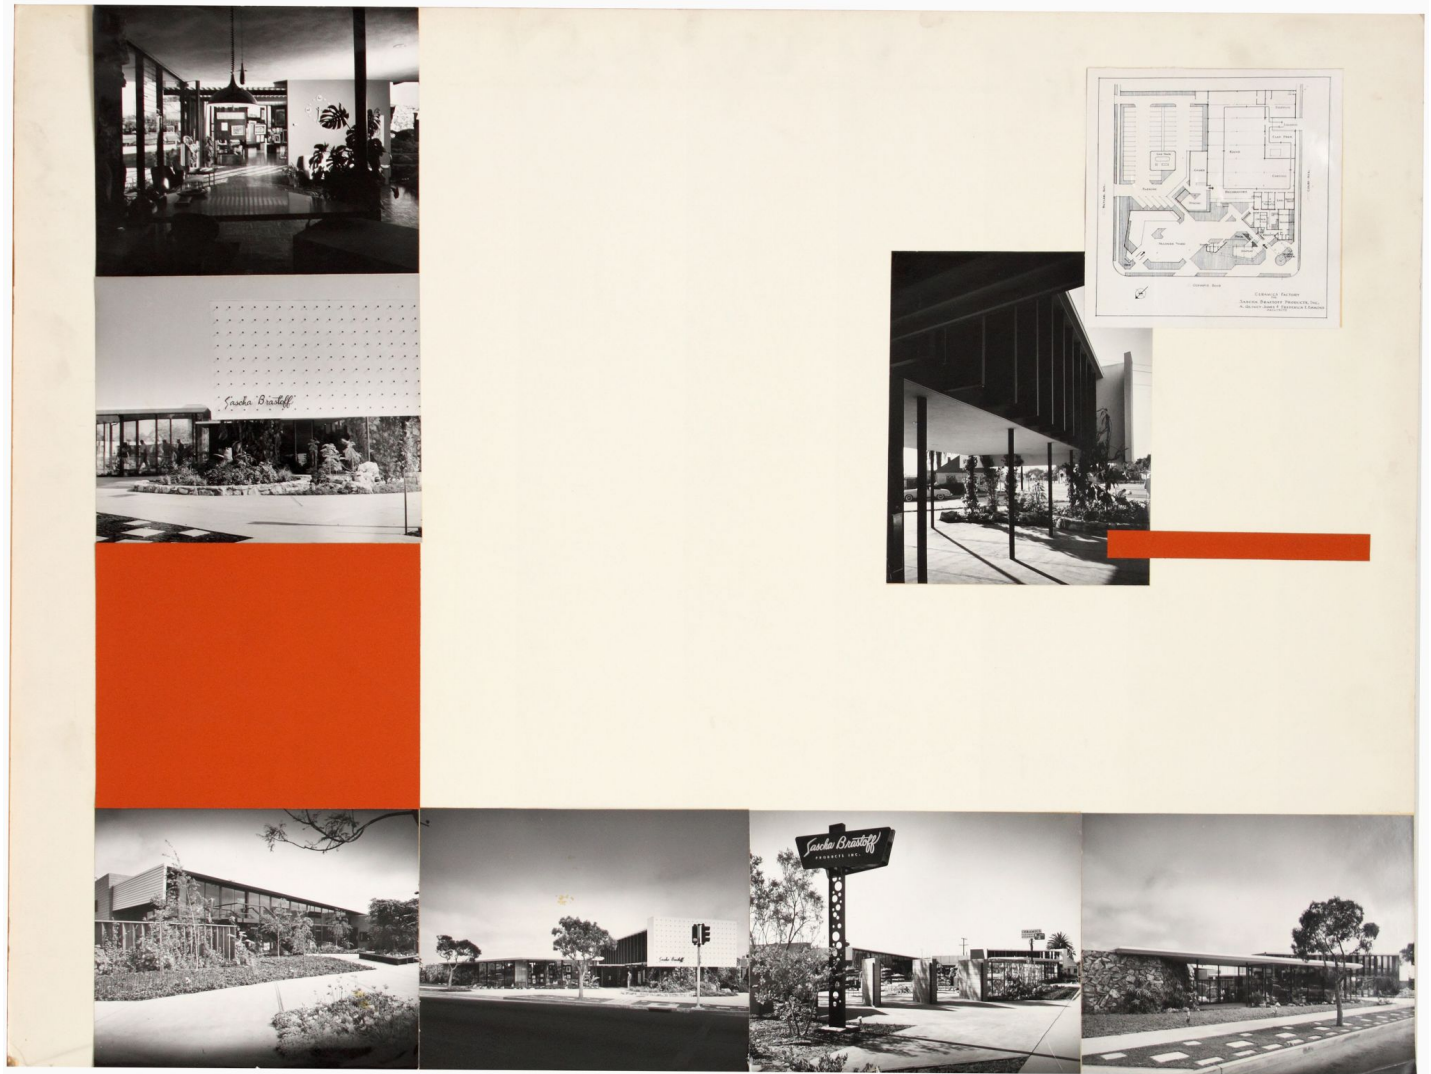

EDWARD CELLA ART & ARCHITECTURE

F.E. Emmons & A. Q. Jones, *Presentation panels for Sascha Brastoff Ceramic Factory, Los Angeles, CA with vintage original photographs by Julius Shulman and reproductions of site plan, 1953*

Vintage silver gelatin prints and reproductions mounted on board, 30 x 40 in. (76.2 x 101.6 cm)
AQUINJ007