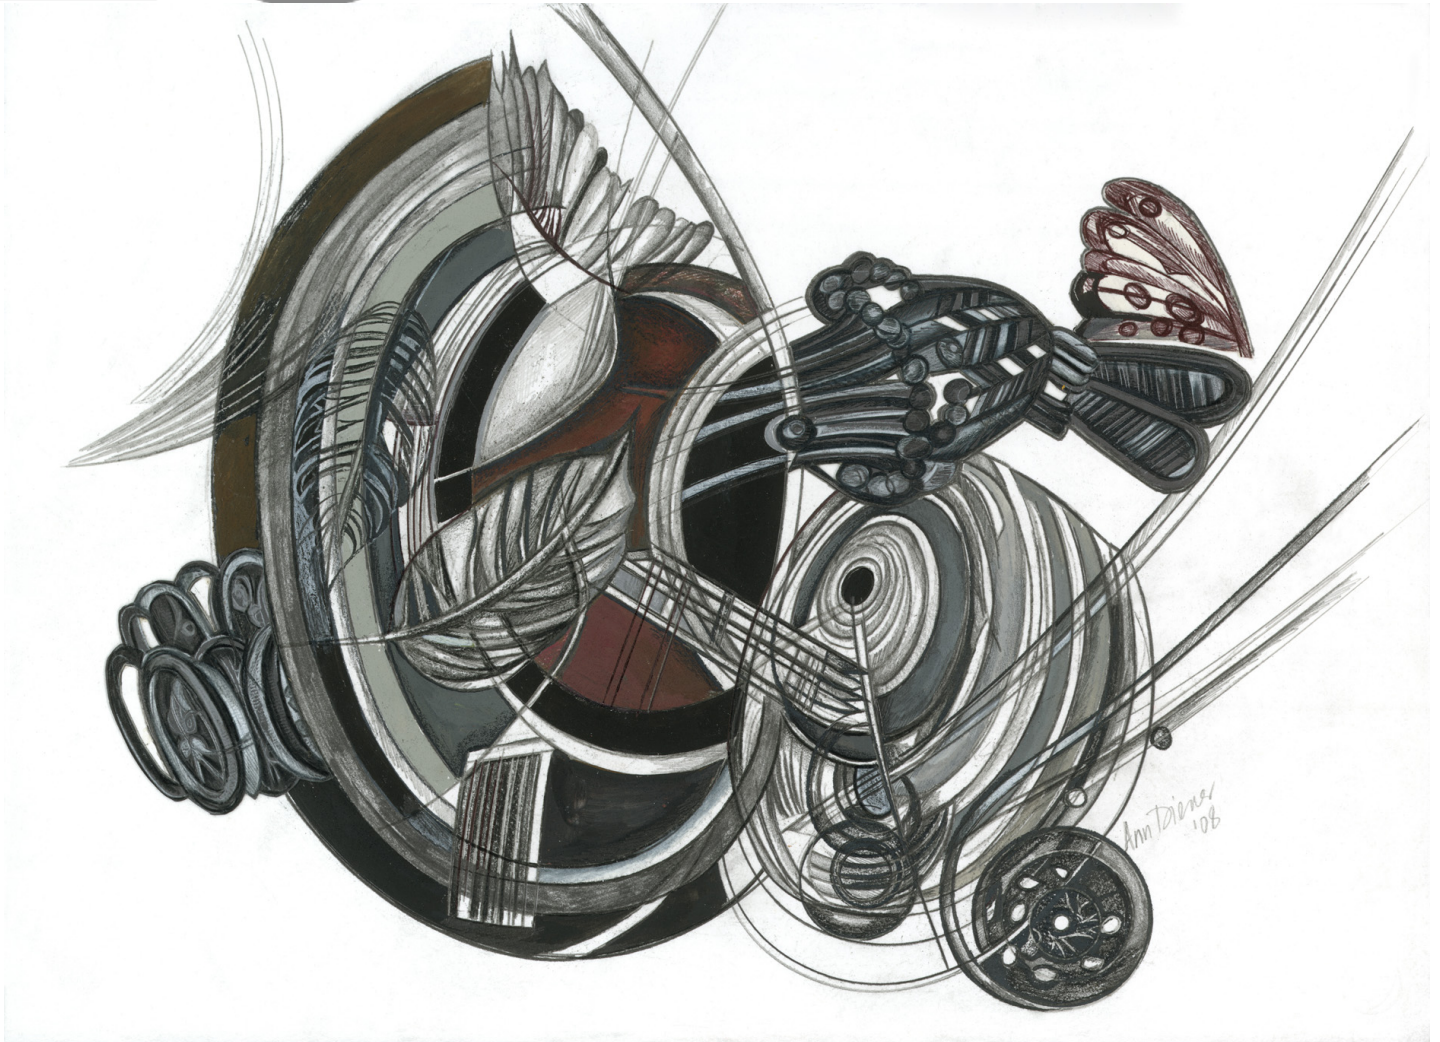

EDWARD CELLA ART & ARCHITECTURE

Ann Diener, *Wire Fragment #4*, 2008

Graphite, gouache, prismacolor, and cut paper on paper, 11 x 15 in. (27.9 x 38.1 cm)

AD024