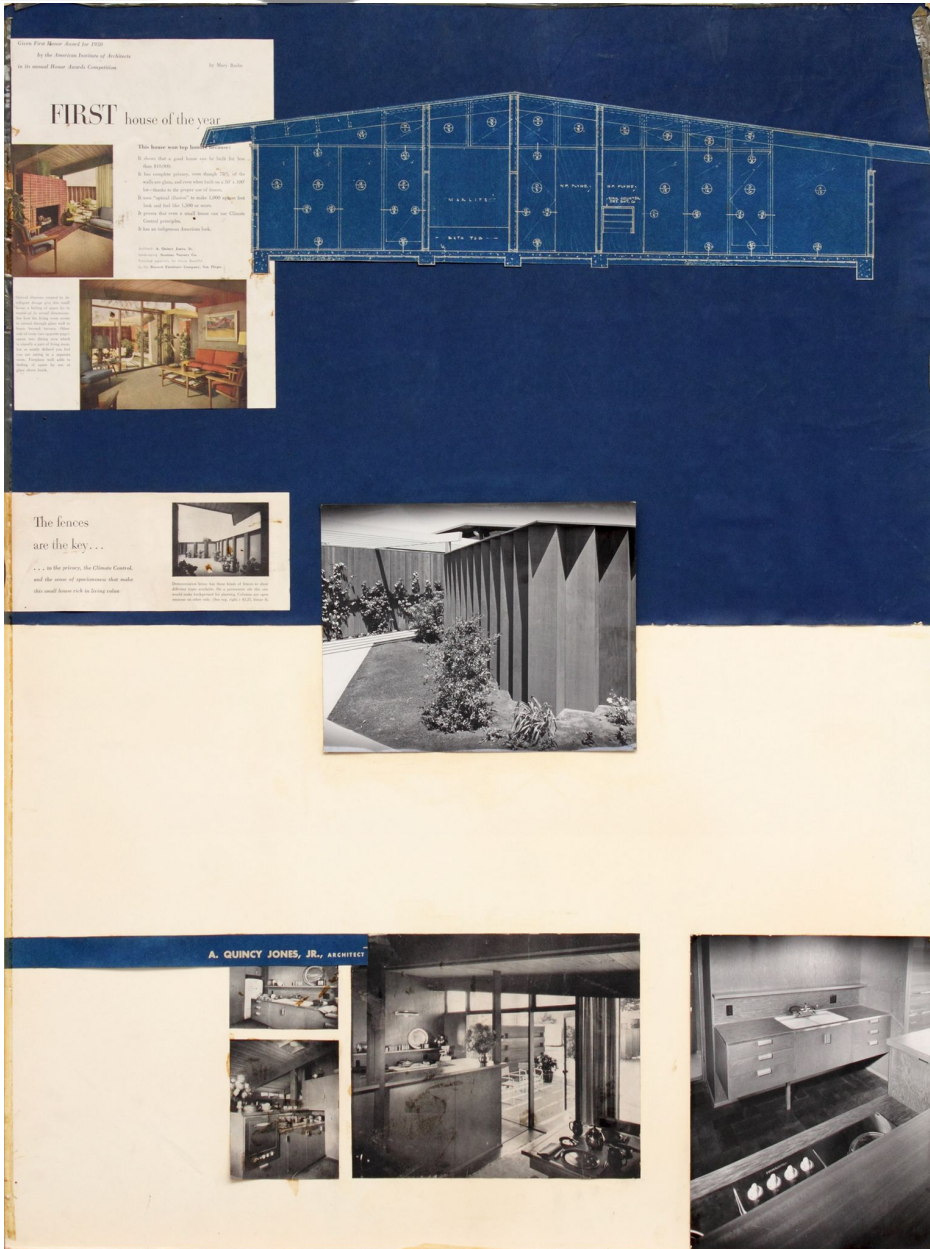

EDWARD CELLA ART & ARCHITECTURE

F.E. Emmons & A. Q. Jones, *Presentation panels for Prototype House for developer H.C Hvistendahl, San Diego, CA, with vintage original photographs by Maynard Parker, magazine clippings and blueprints of floor plan, 1948*

Vintage silver gelatin prints, magazine clippings, and original blueprints mounted on board, 30 x 40 in. (76.2 x 101.6 cm)

AQUINJ001

6018 Wilshire Blvd, Los Angeles CA 90048 323.525.0053