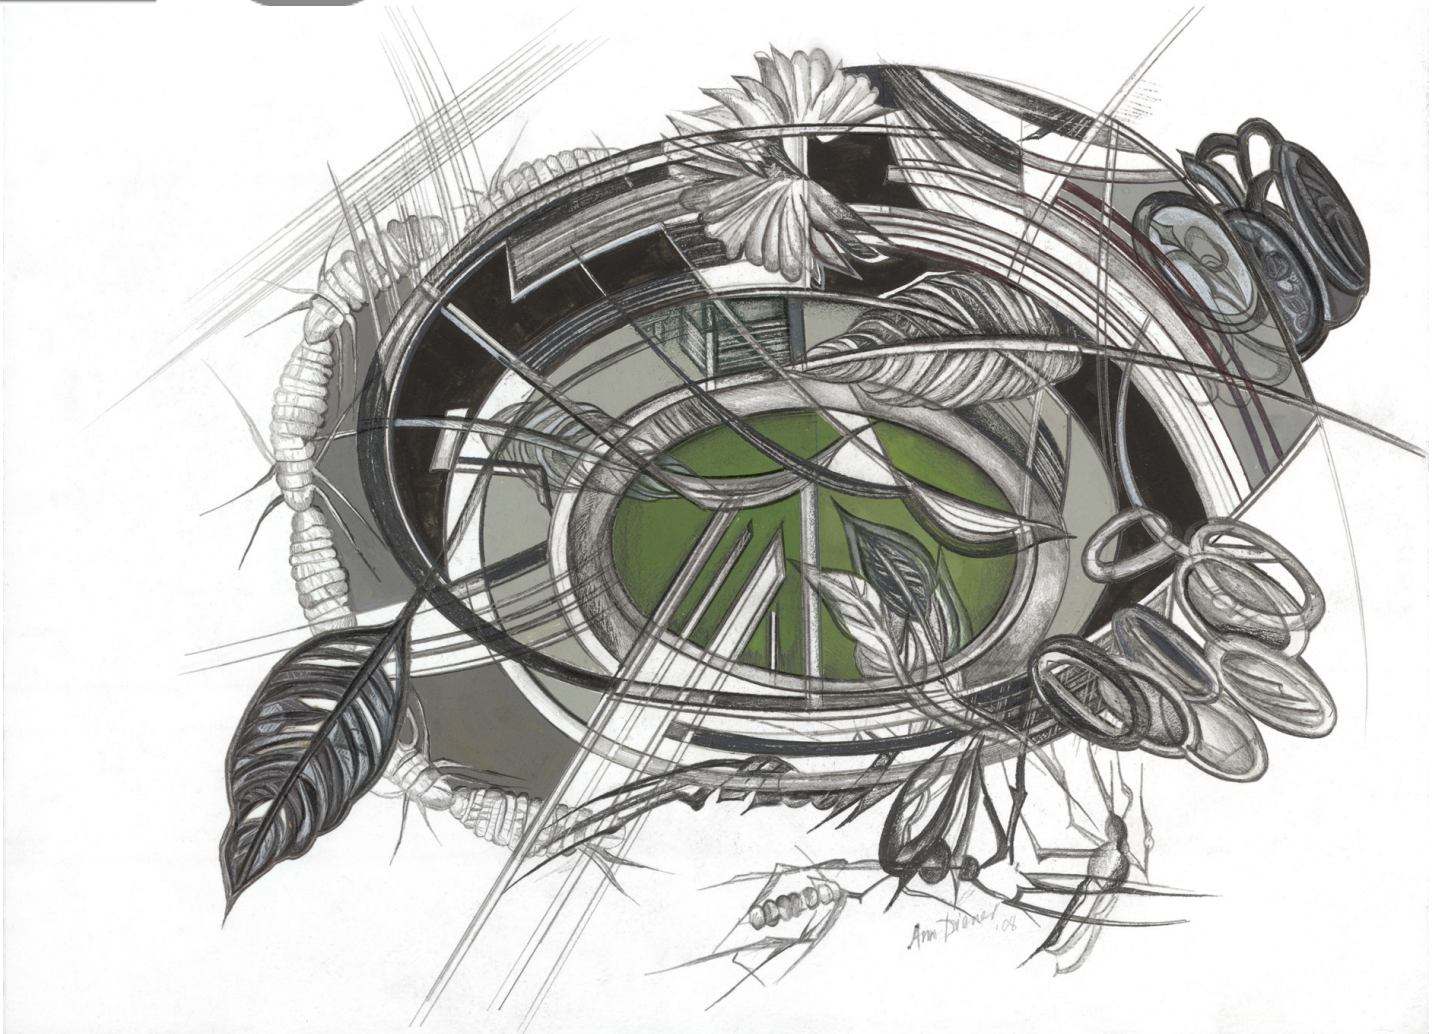

EDWARD CELLA ART & ARCHITECTURE

Ann Diener, *Wire Fragment #2*, 2008

Graphite, gouache, prismacolor, and cut paper on paper, 11 x 15 in. (27.9 x 38.1 cm)

AD022