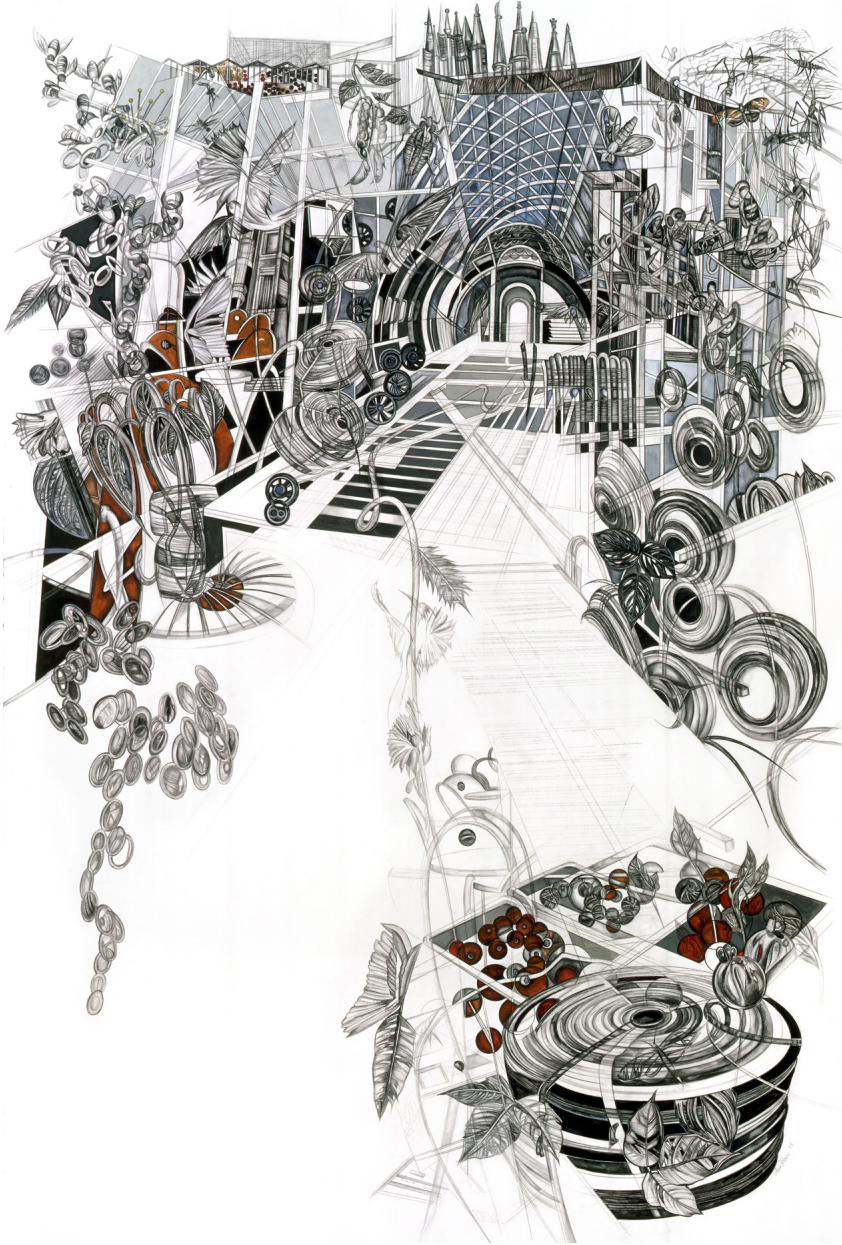

EDWARD CELLA ART & ARCHITECTURE

Ann Diener, *Cathedral #4*, 2008  
Graphite, gouache, prismacolor, and cut paper on  
paper, 60 x 40 in. (152.4 x 101.6 cm)  
AD018