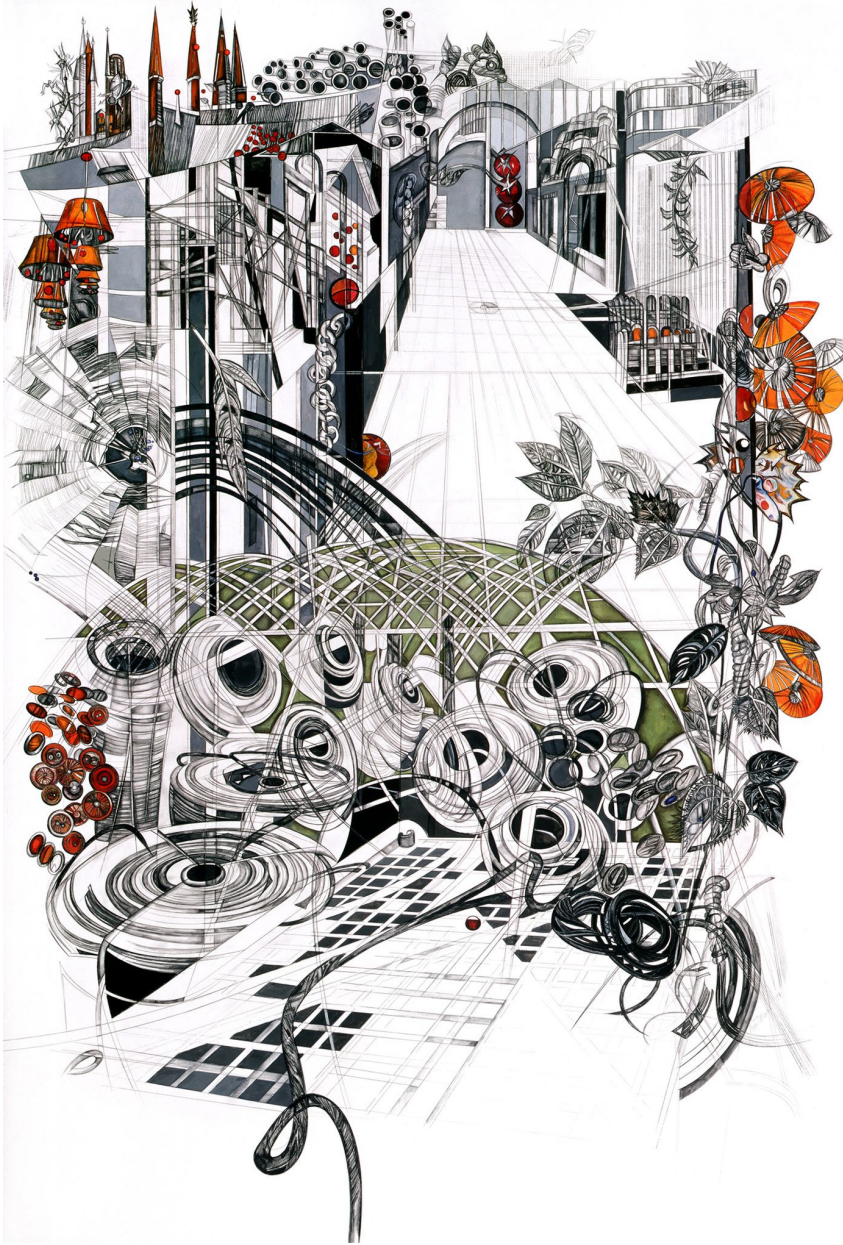

EDWARD CELLA ART & ARCHITECTURE

Ann Diener, *Cathedral #3*, 2008
Graphite, gouache, prismacolor, and cut paper on paper,
60 x 40 in. (152.4 x 101.6 cm)
AD017