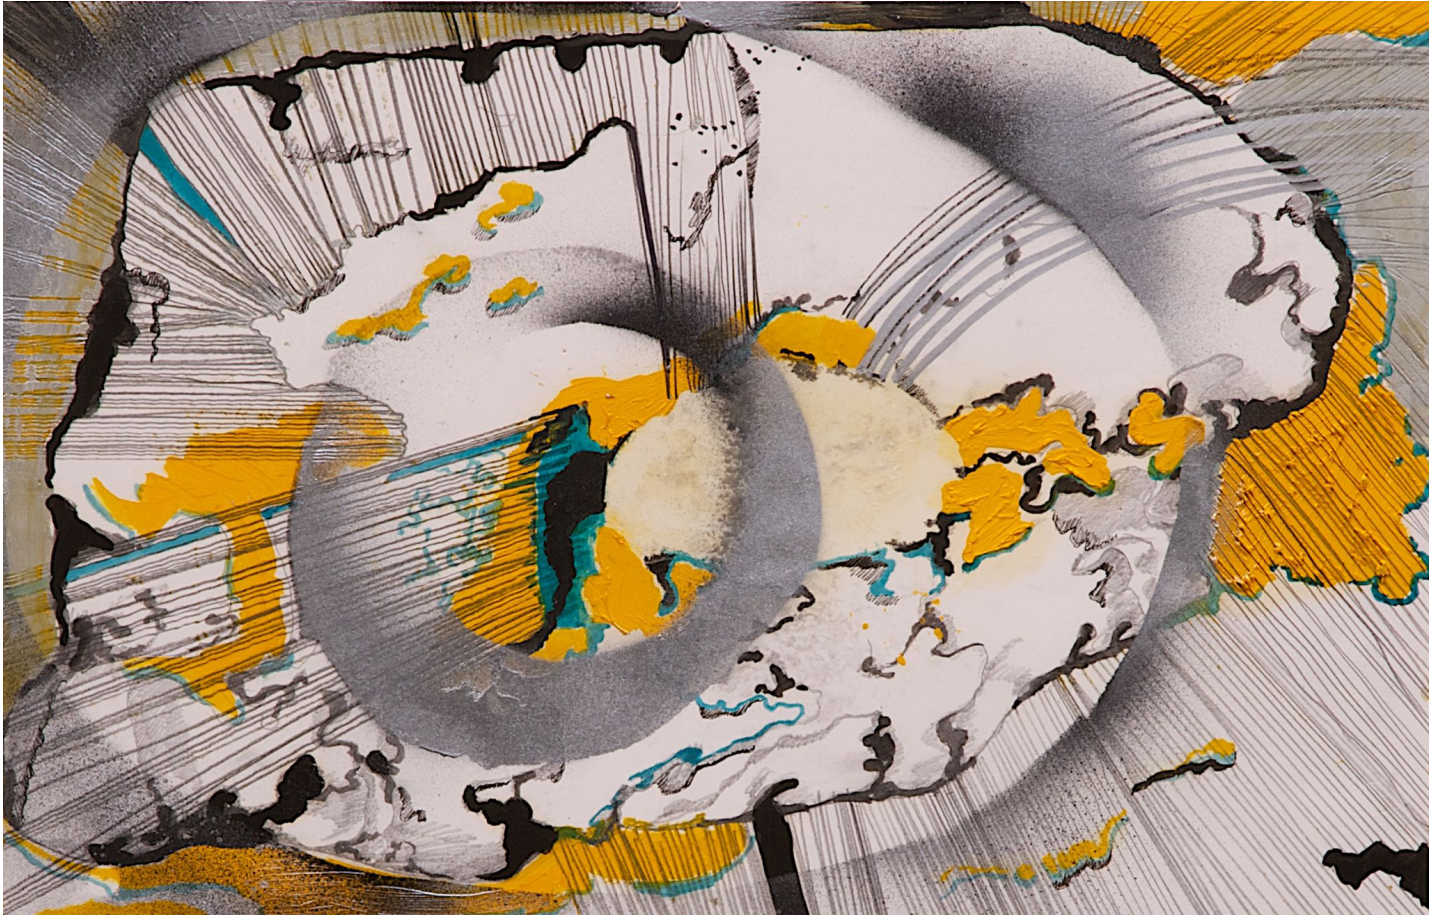

EDWARD CELLA ART & ARCHITECTURE

Adam Berg, *Evidence 3*, 2010
Pencil and oil on paper, 19 x 12 1/4 in. (48.3 x 31.1 cm)
ABERG067