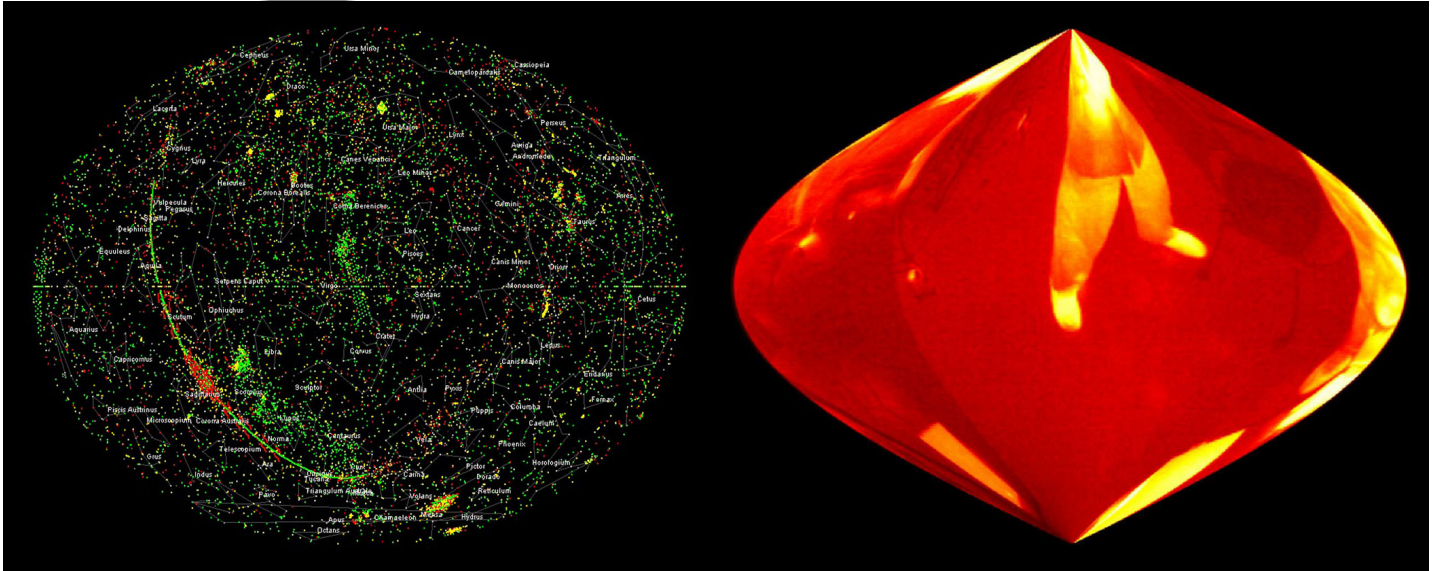

EDWARD CELLA ART & ARCHITECTURE

George Legrady, *We Are Stardust*, 2008
2 Screen projection, rotating infrared surveillance camera
GLEGR012