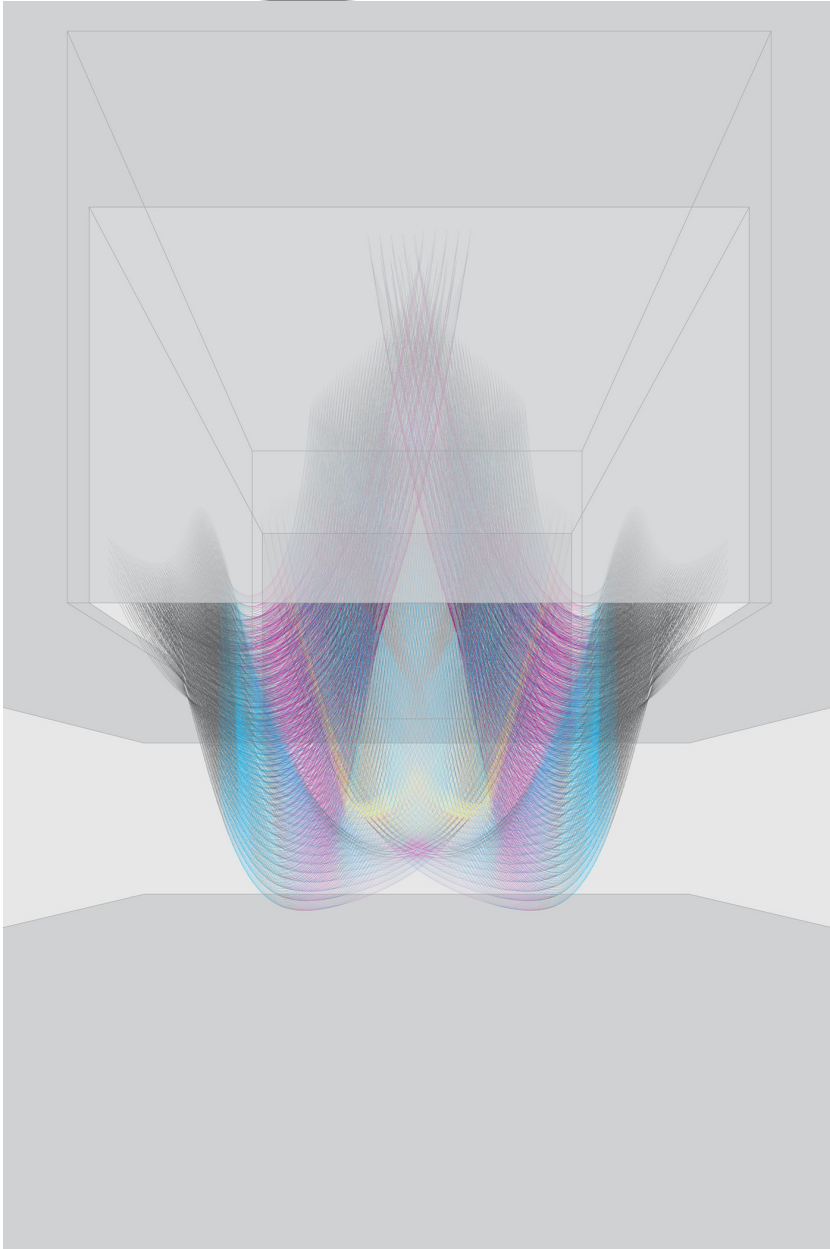

EDWARD CELLA ART & ARCHITECTURE

Ball Nogues, *Feathered Edge #4, Layered Perspective*,
2009
Pigment Print on Somerset Velvet Paper, 90 x 58 1/2
in. (228.6 x 148.6 cm)
BN005