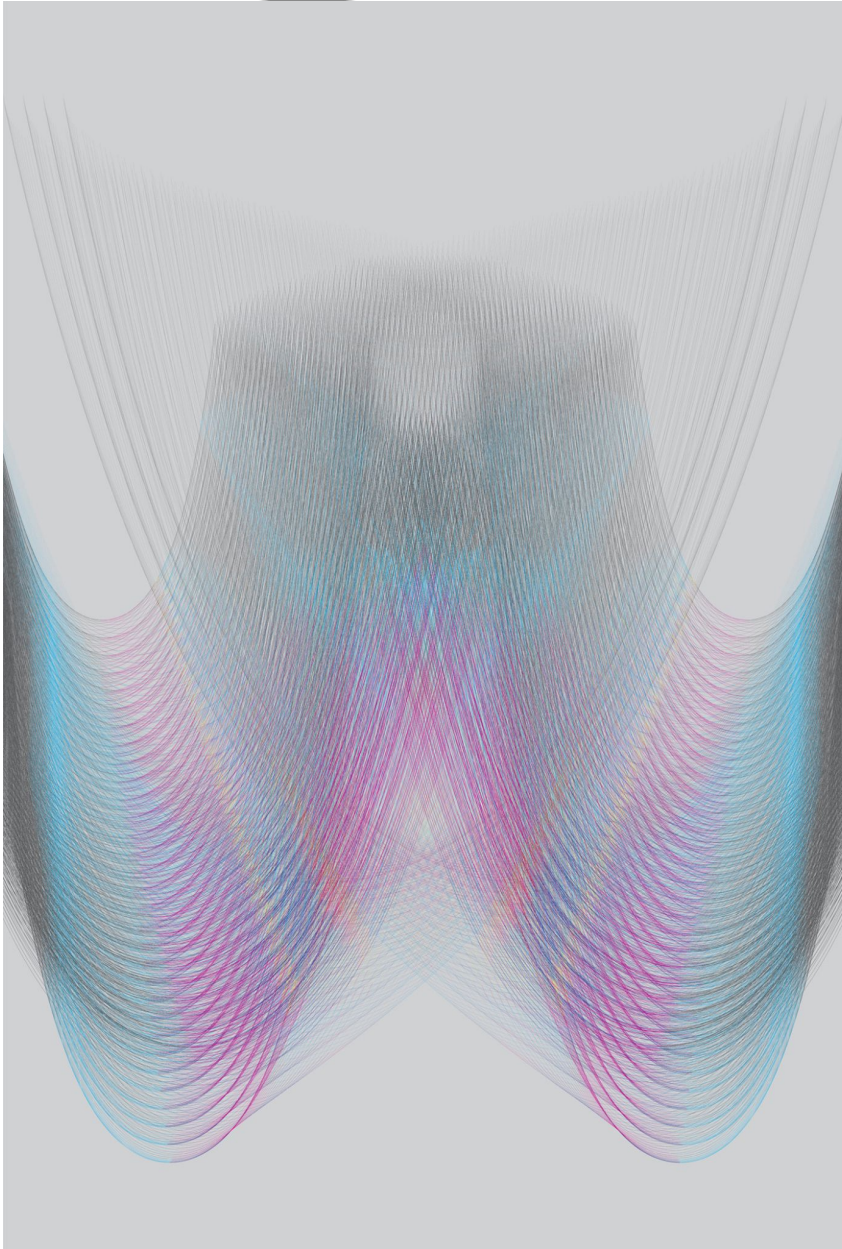

EDWARD CELLA ART & ARCHITECTURE

Ball Nogues, *Feathered Edge #1, Cleave Oblique Rear*,
2009

Pigment Print on Somerset Velvet Paper, 90 x 58 1/2 in.
(228.6 x 148.6 cm)

BN002

6018 Wilshire Blvd, Los Angeles CA 90048 323.525.0053