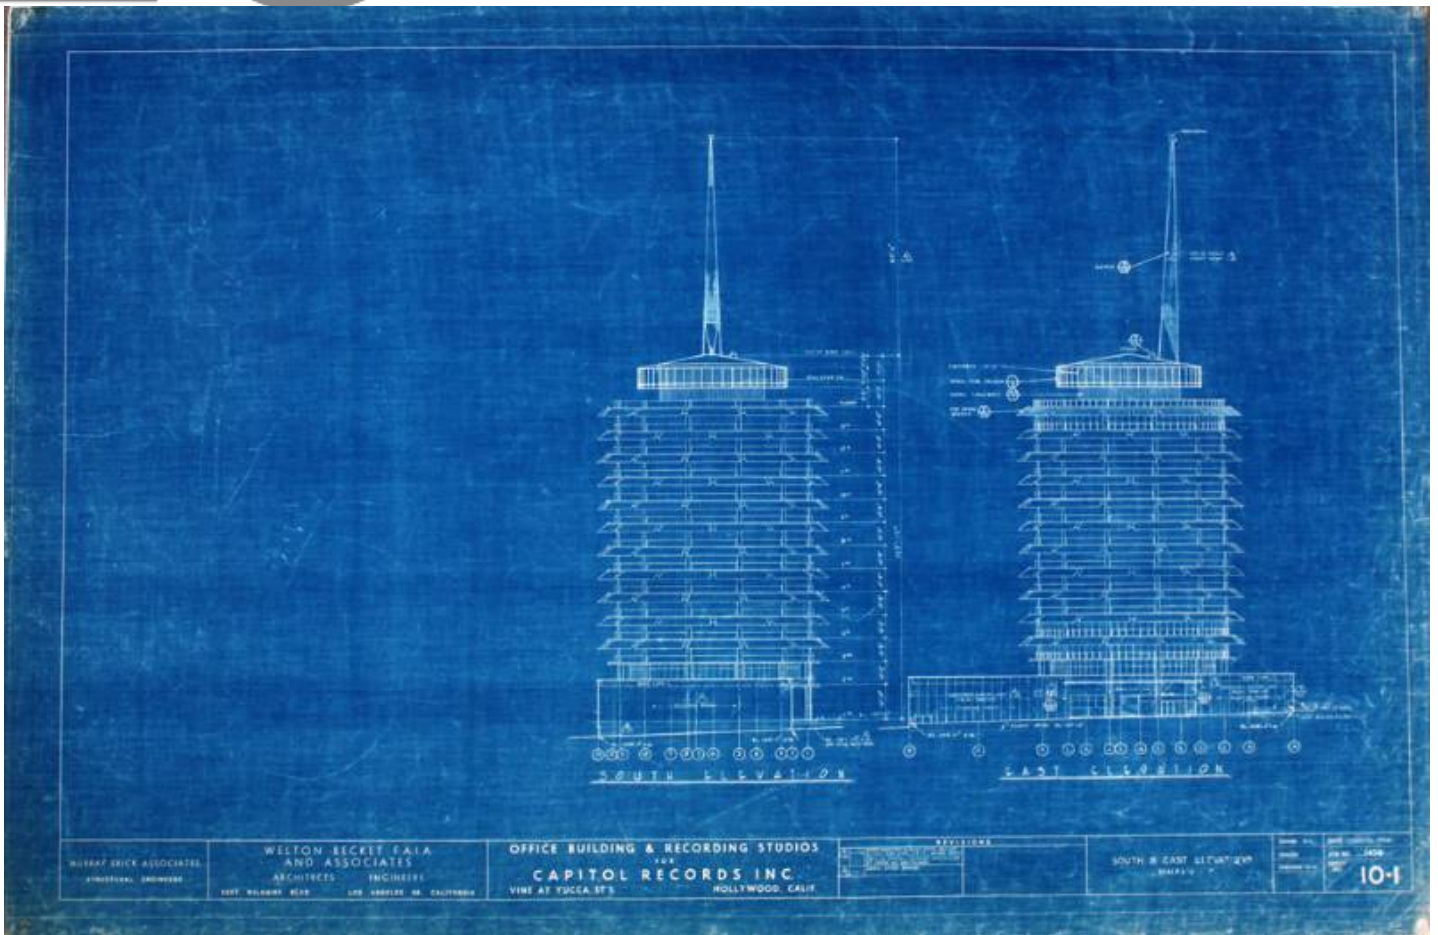

EDWARD CELLA ART & ARCHITECTURE

Welton Becket, *Capitol Records, Overall Tower Perspective.*, 1954

Blueprint on paper, 29 x 42 1/2 in. (73.7 x 108 cm)

WBECK001, •