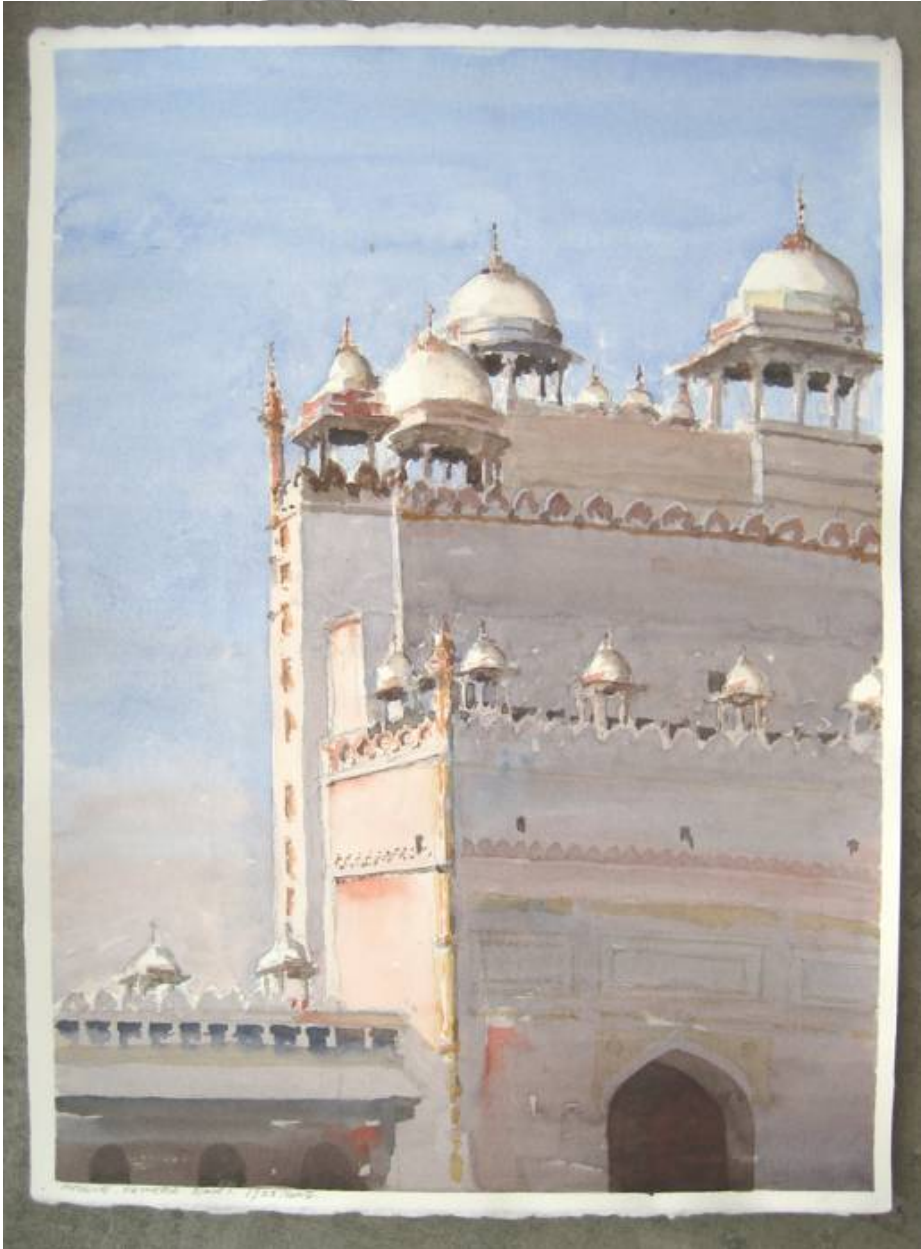

EDWARD CELLA ART & ARCHITECTURE

Stephen Harby, *Jakar Dzong, Bhumthang Valley, Bhutan*,
2007

Graphite and watercolor on paper, 22 x 17 in. (55.9 x 43.2
cm)

SHARB011