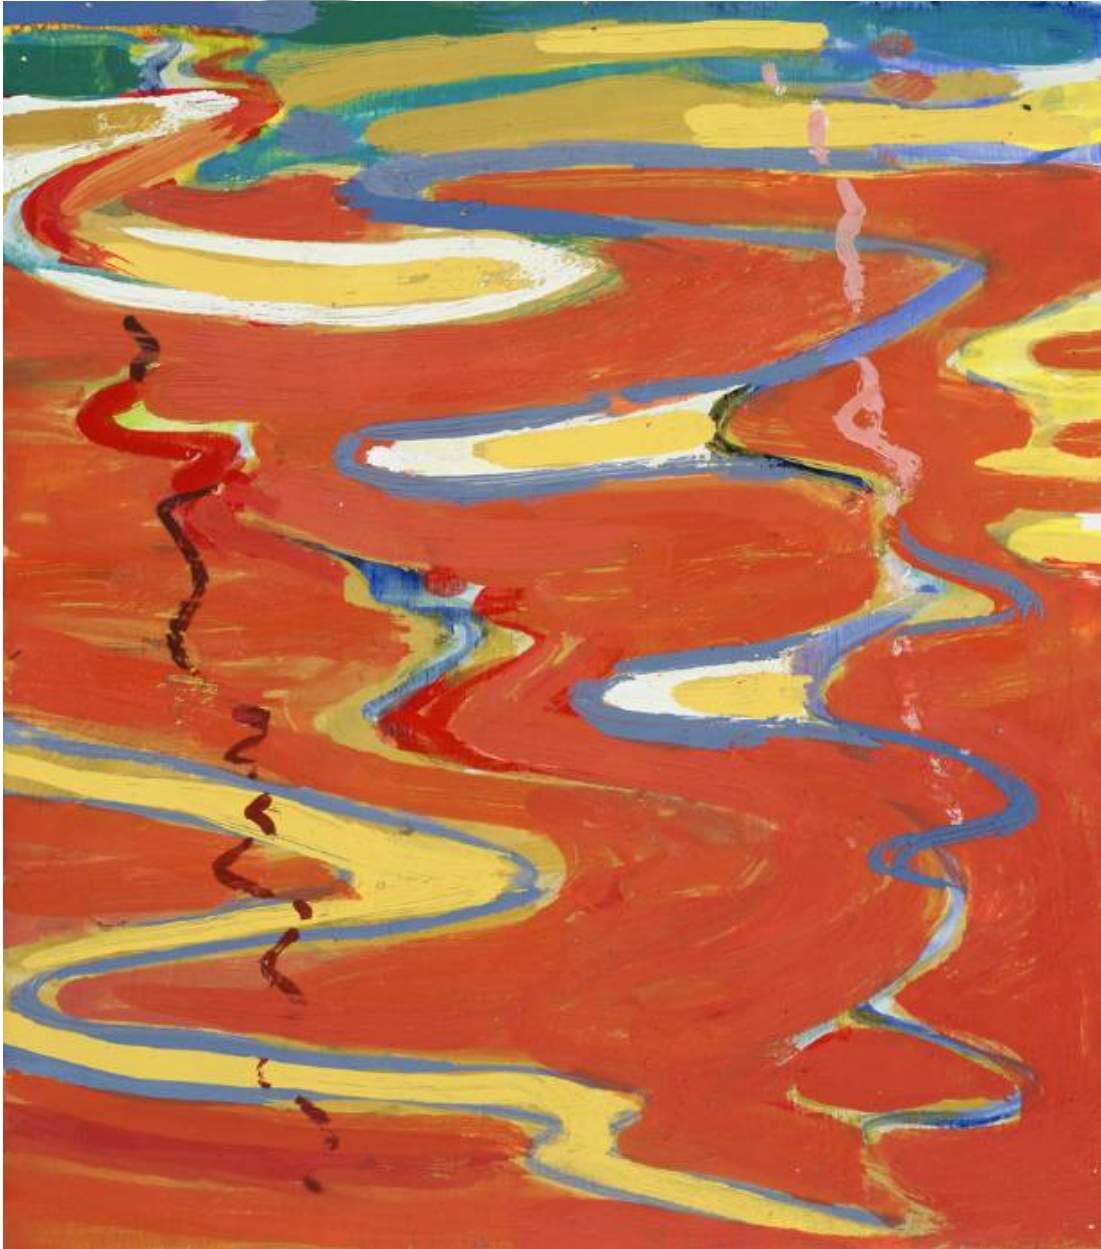

EDWARD CELLA ART & ARCHITECTURE

Rick Stich, *Water Mirror, #08-13*, 2008
Encaustic on wood, 11 1/3 x 10 in. (28.8 x 25.4 cm)
RST018