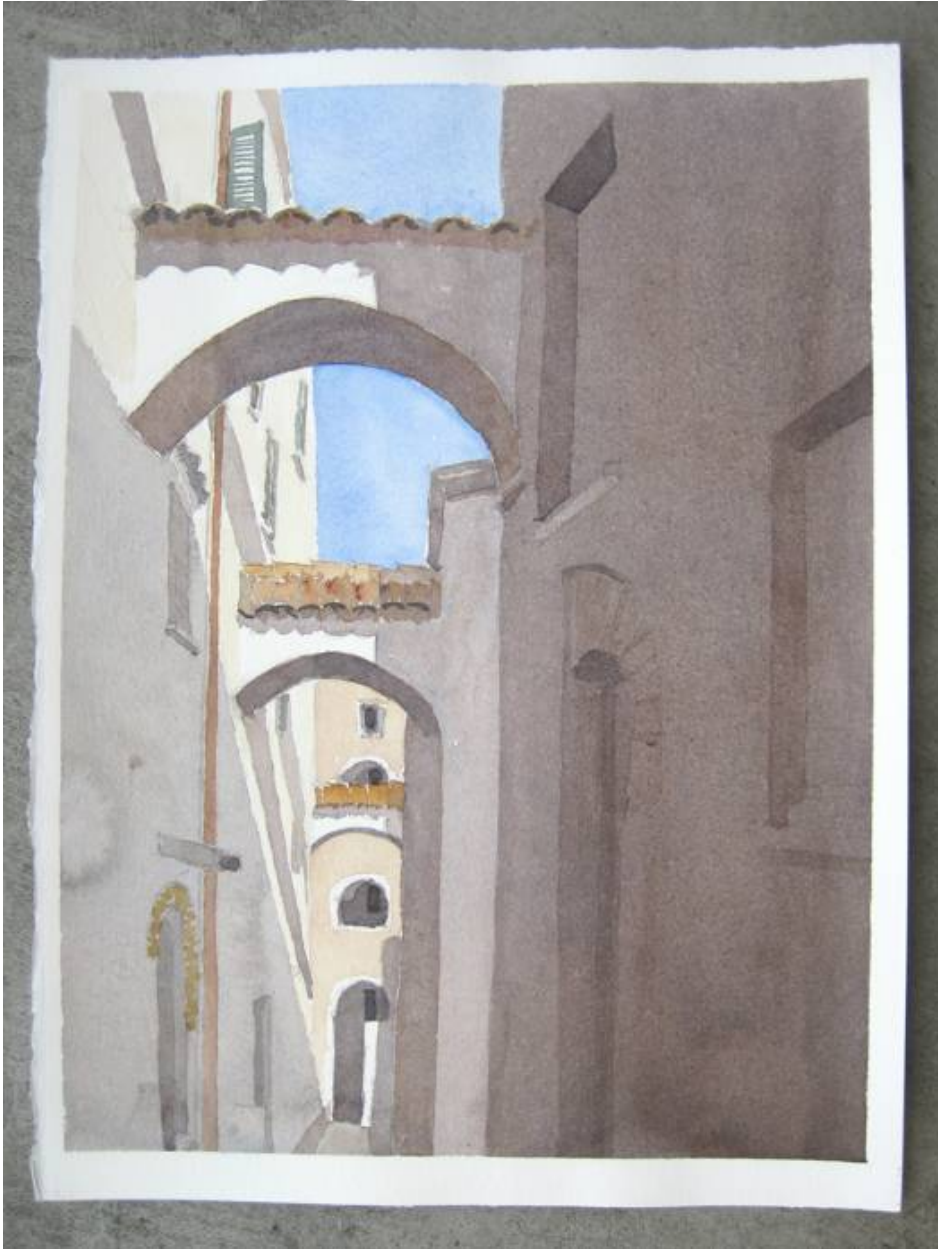

EDWARD CELLA ART & ARCHITECTURE

Stephen Harby, *Via Ospedek, Sperloga*, 2006  
Graphite and watercolor on paper, 15 x 11 in. (38.1 x 27.9 cm)  
SHARB008