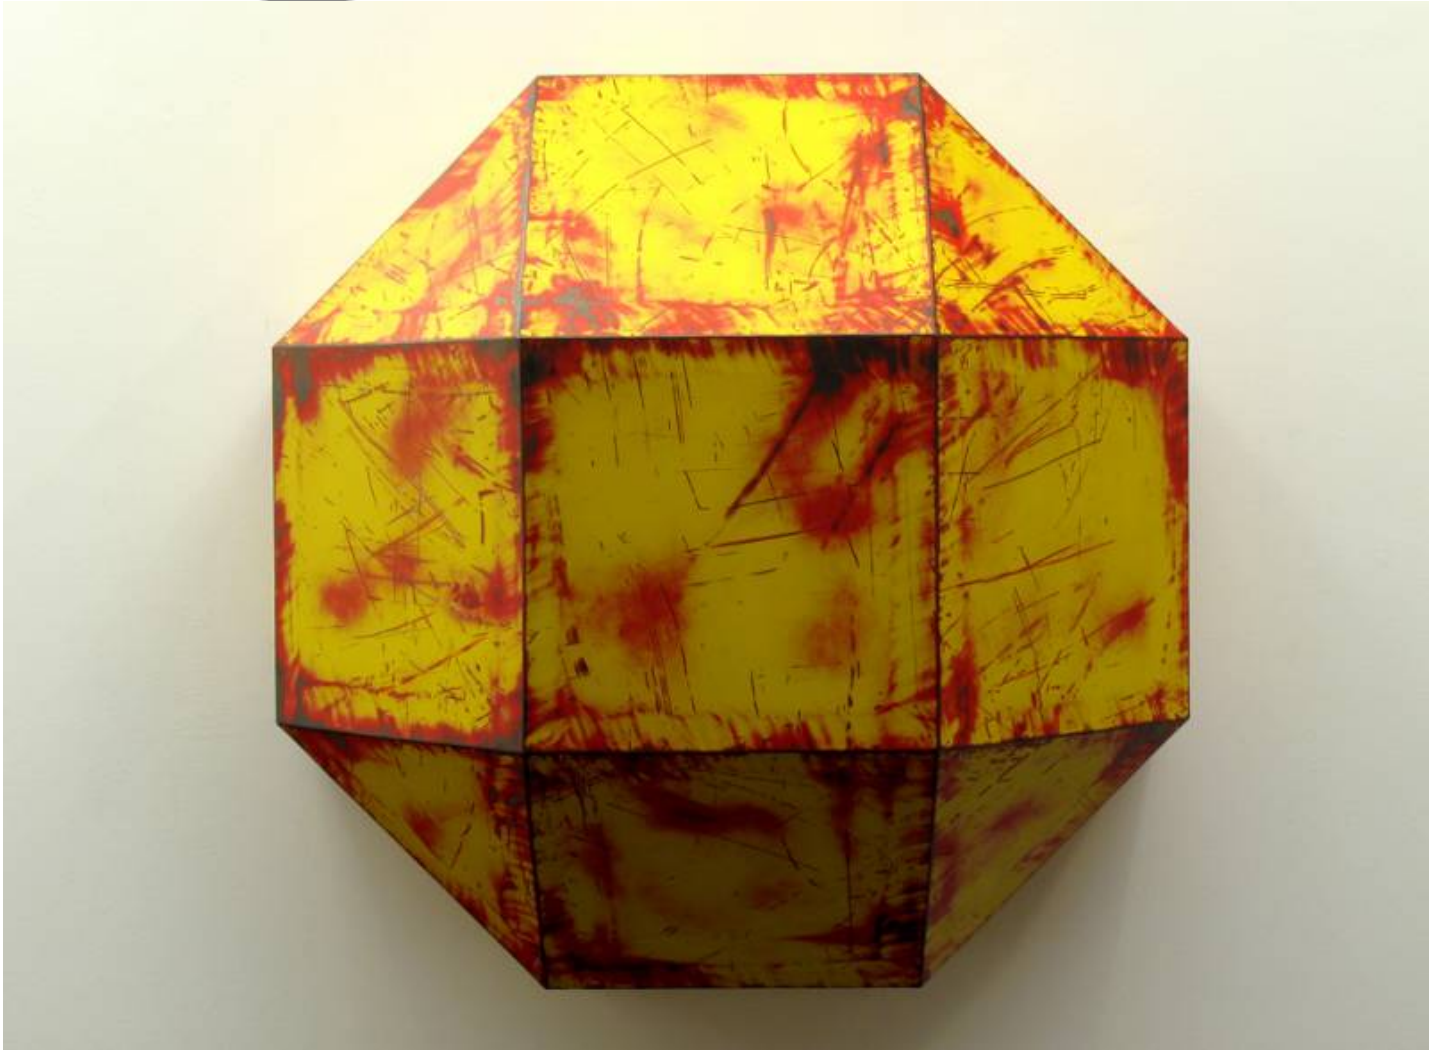

EDWARD CELLA ART & ARCHITECTURE

Michael Whiting, *Sun*, 2007
Automotive paint on steel, 29 x 29 x 14 in. (73.7 x 73.7 x 35.6 cm)
MIW032