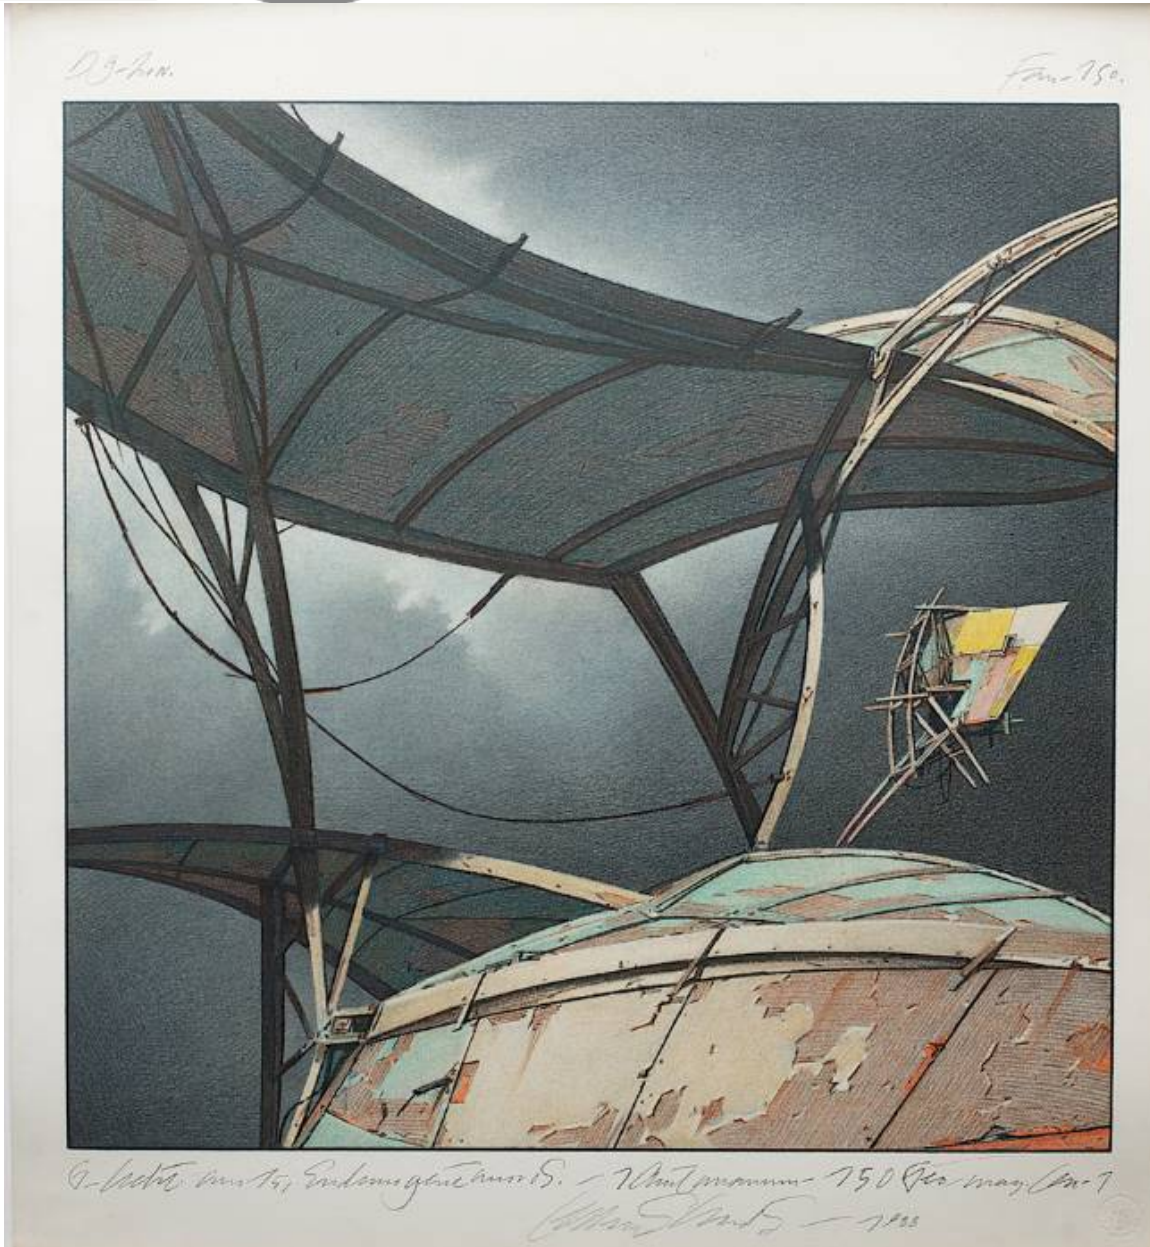

EDWARD CELLA ART & ARCHITECTURE

Lebbeus Woods, *Centricity Series, Roof Detail*, 1987  
Colored Pencil on Paper, 24 x 23 in. (61 x 58.4 cm)  
LW042