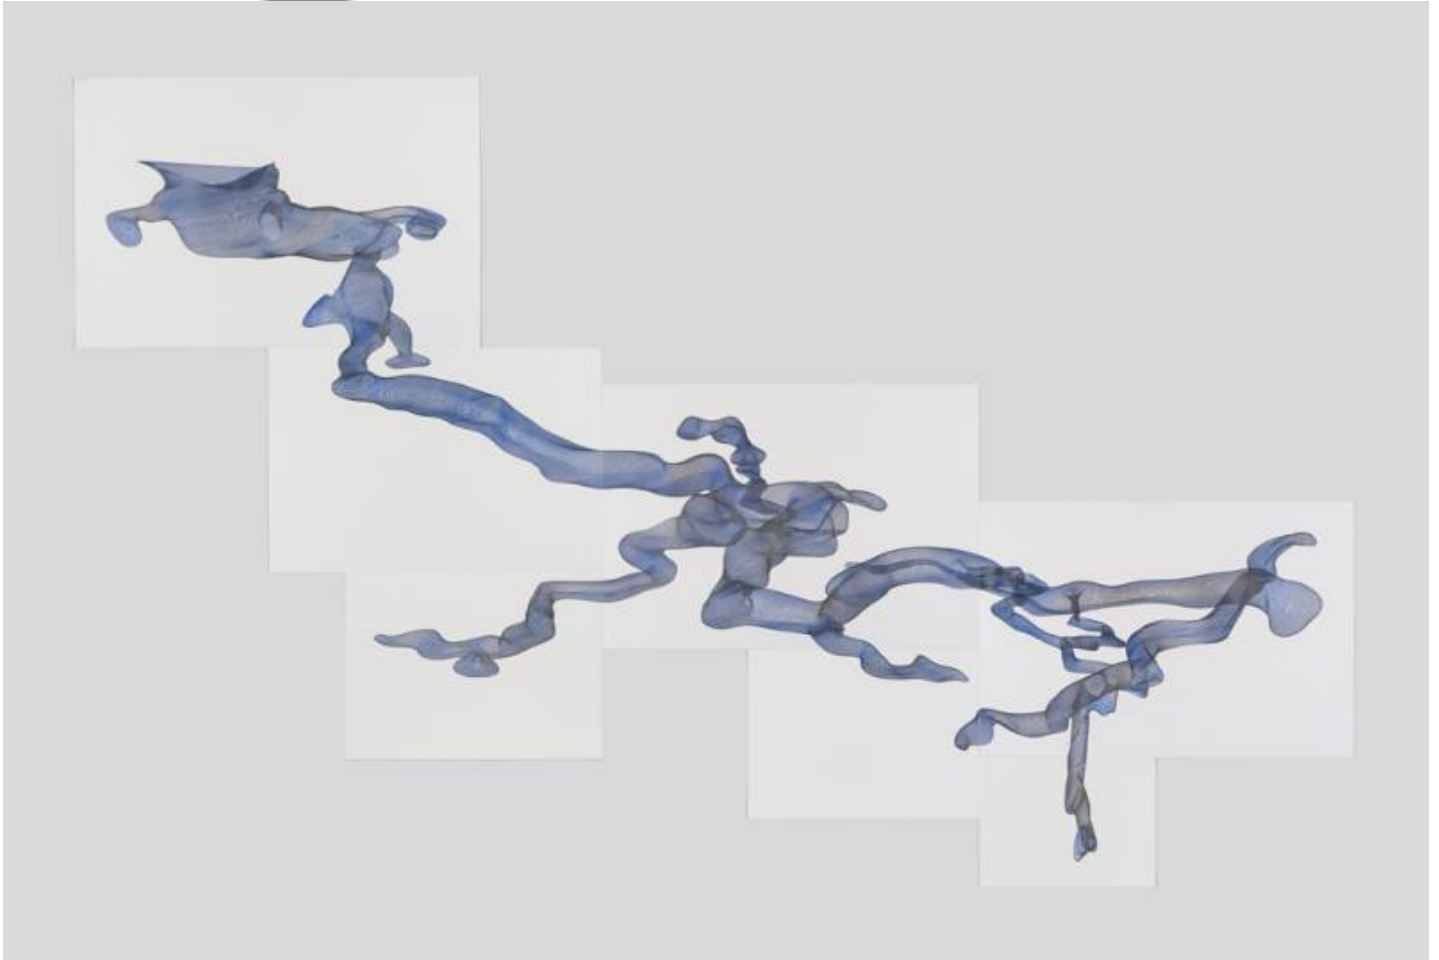

EDWARD CELLA ART & ARCHITECTURE

Leo Saul Berk, *Dark House*, 2008  
Sparkle Pen on Paper, 92 x 145 in. (233.7 x 368.3 cm)  
LSBERK001