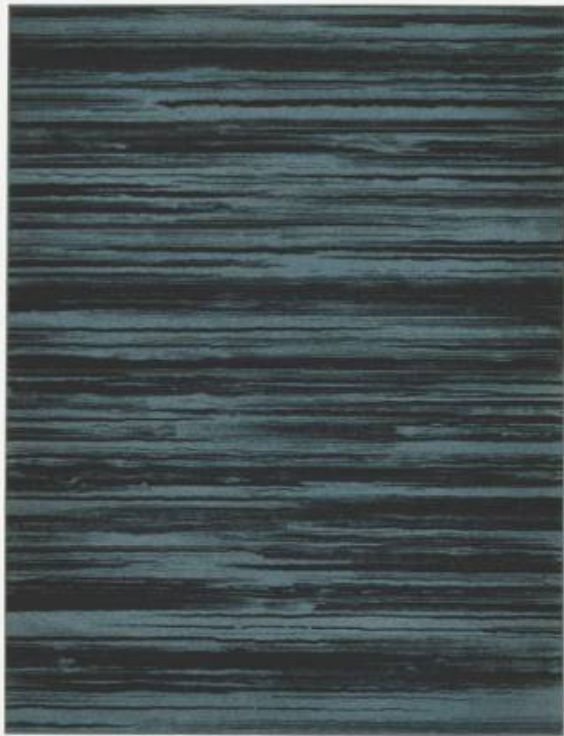

EDWARD CELLA ART & ARCHITECTURE

Mark Harrington, *Ellington*, 2008
Etching on Hahnemuhle Paper, 23 1/2 x 19 3/4 in. (59.7 x 50.2 cm)
MHAR009