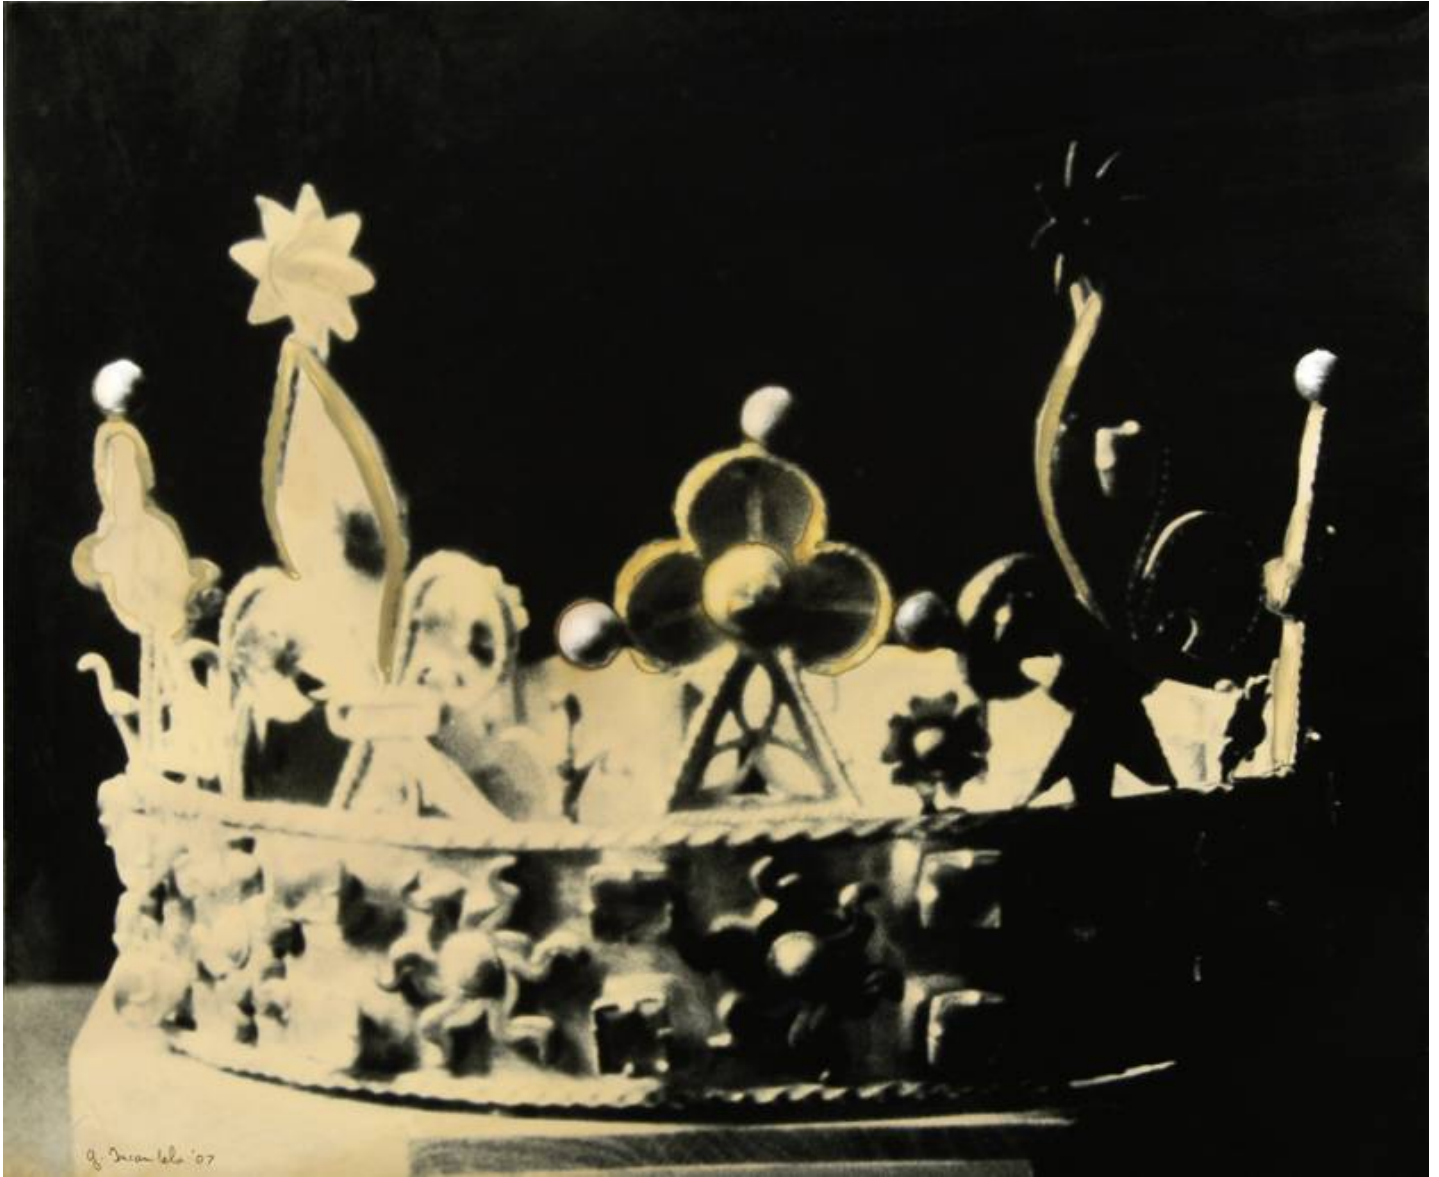

EDWARD CELLA ART & ARCHITECTURE

Gerald Incandela, *Corona, #1*, 2007

Hand brushed silver gelatin print on photographic paper, 20 x 24 in. (50.8 x 61 cm)

GI003