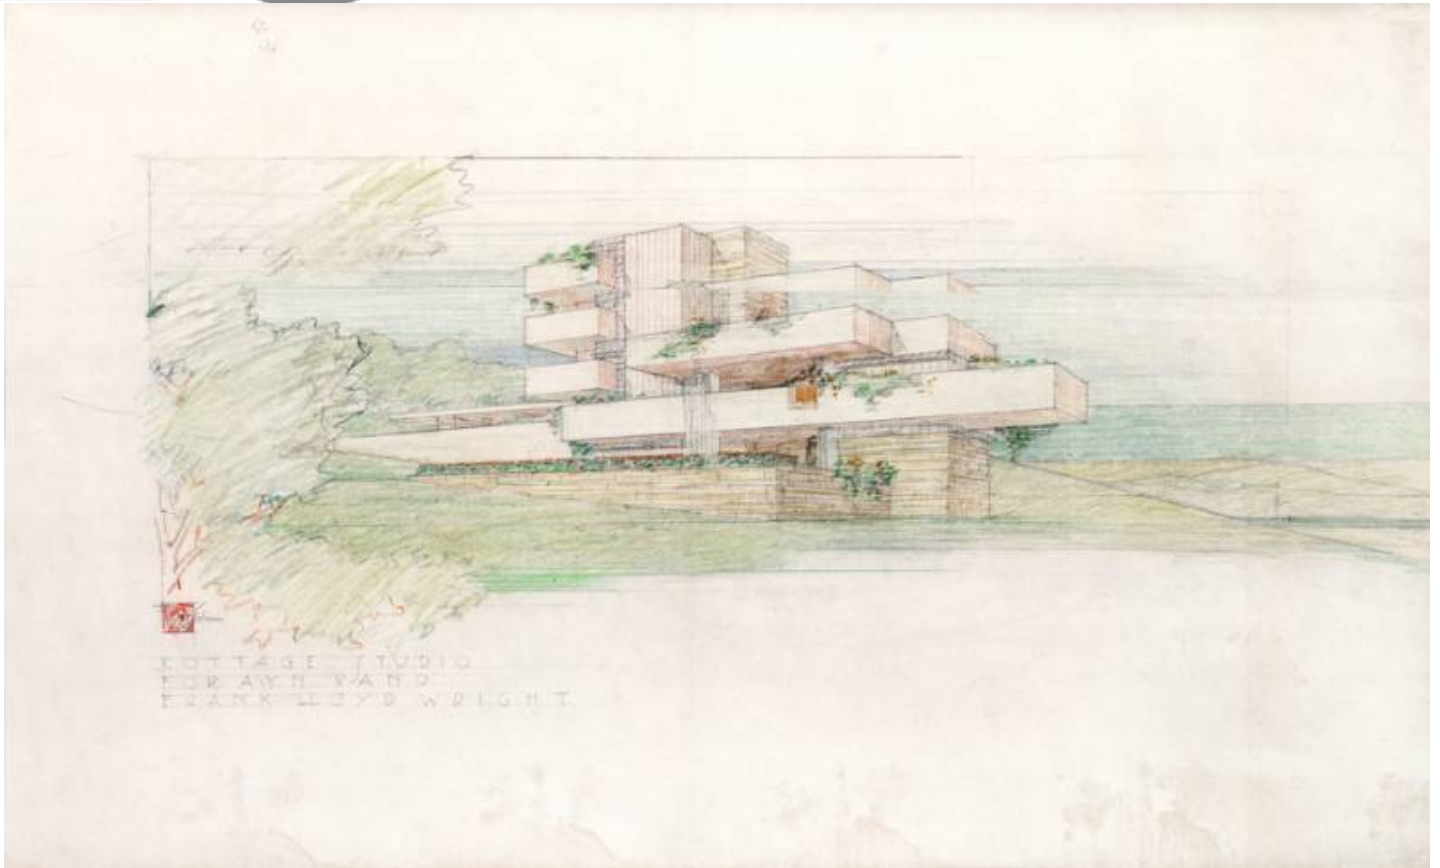

EDWARD CELLA ART & ARCHITECTURE

Frank Lloyd Wright, *Cottage Studio for Ayn Rand, Connecticut, 1946*
Colored Pencil on Paper, 22 x 34 in. (55.9 x 86.4 cm)
FLW006, •