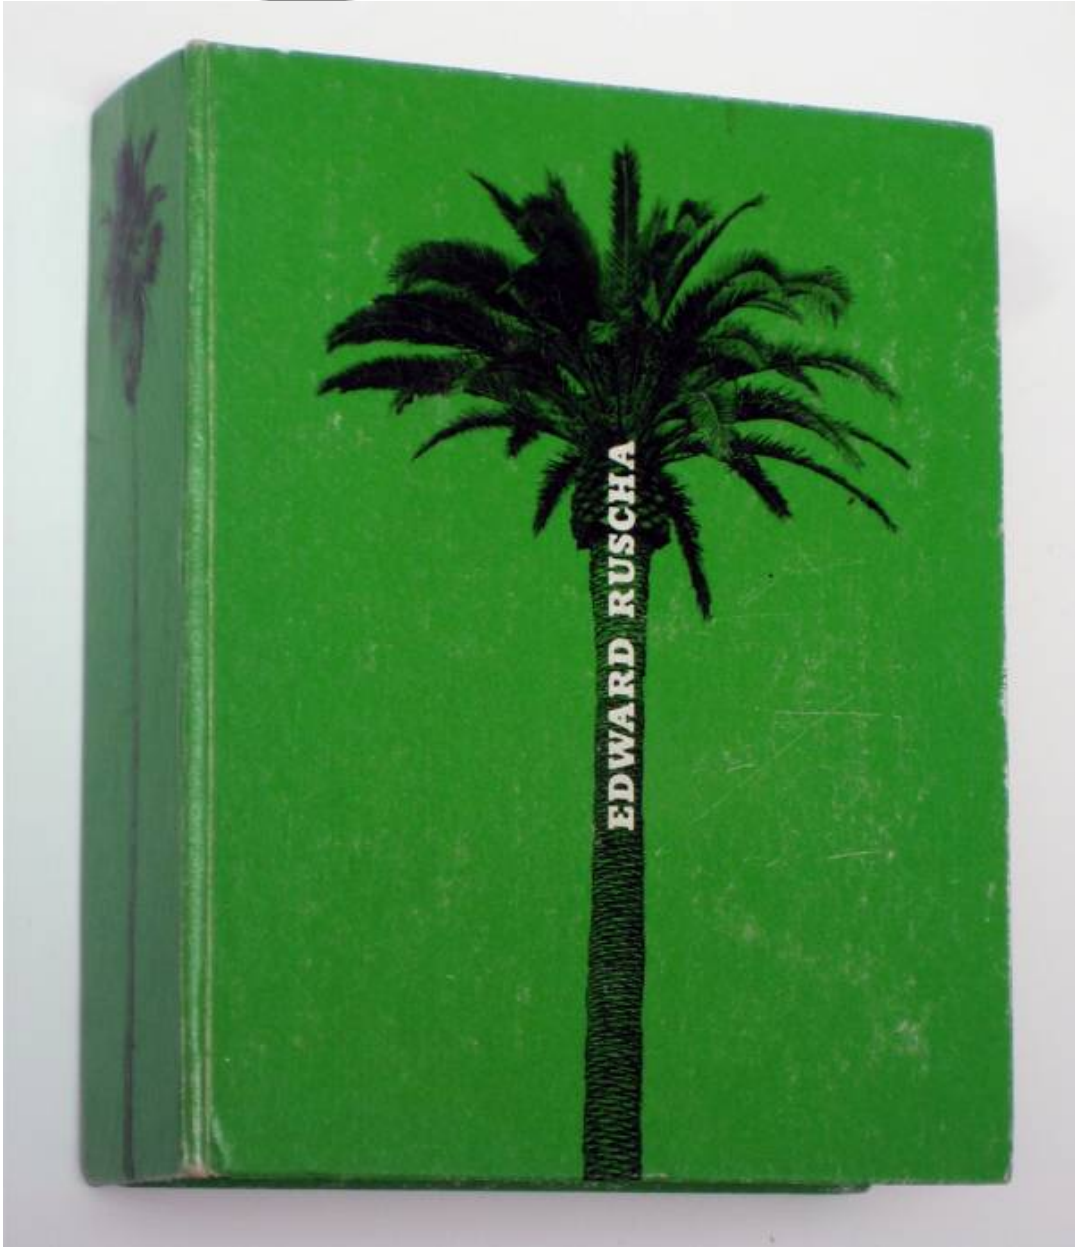

EDWARD CELLA ART & ARCHITECTURE

Ed Ruscha, *Edward Ruscha (Ed-werd Rew-shay) Young Artist*, 1972
Photobook, 4 1/2 x 3 7/5 in. (11.4 x 11.2 cm)
ERUS003