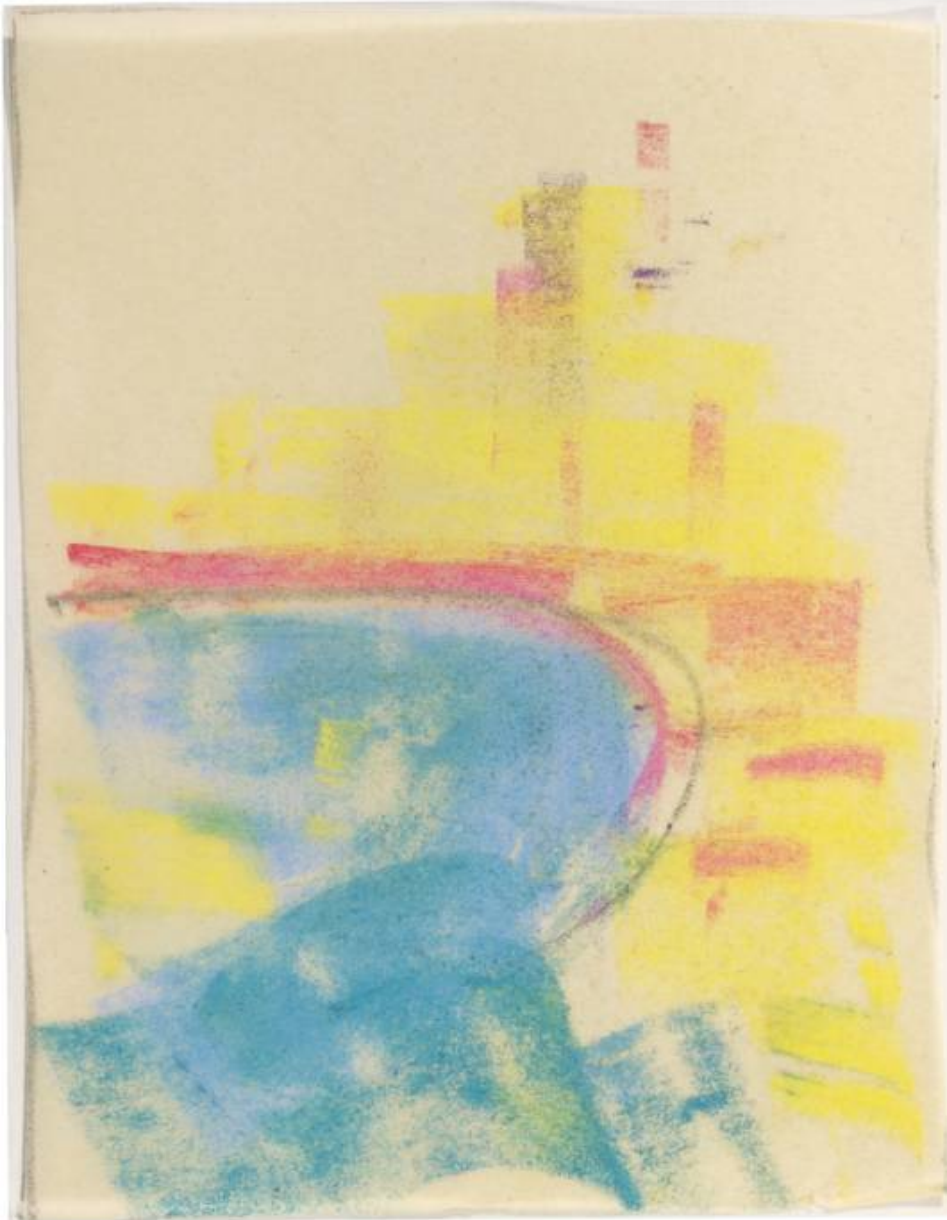

EDWARD CELLA ART & ARCHITECTURE

Erich Mendelsohn, *Drawing of San Francisco Bay, Bay Bridge, and Telegraph Hill.*, 1949

Color pastel with black ink notations, 3 15/16 x 5 in. (10 x 12.7 cm)

EMEN022, •