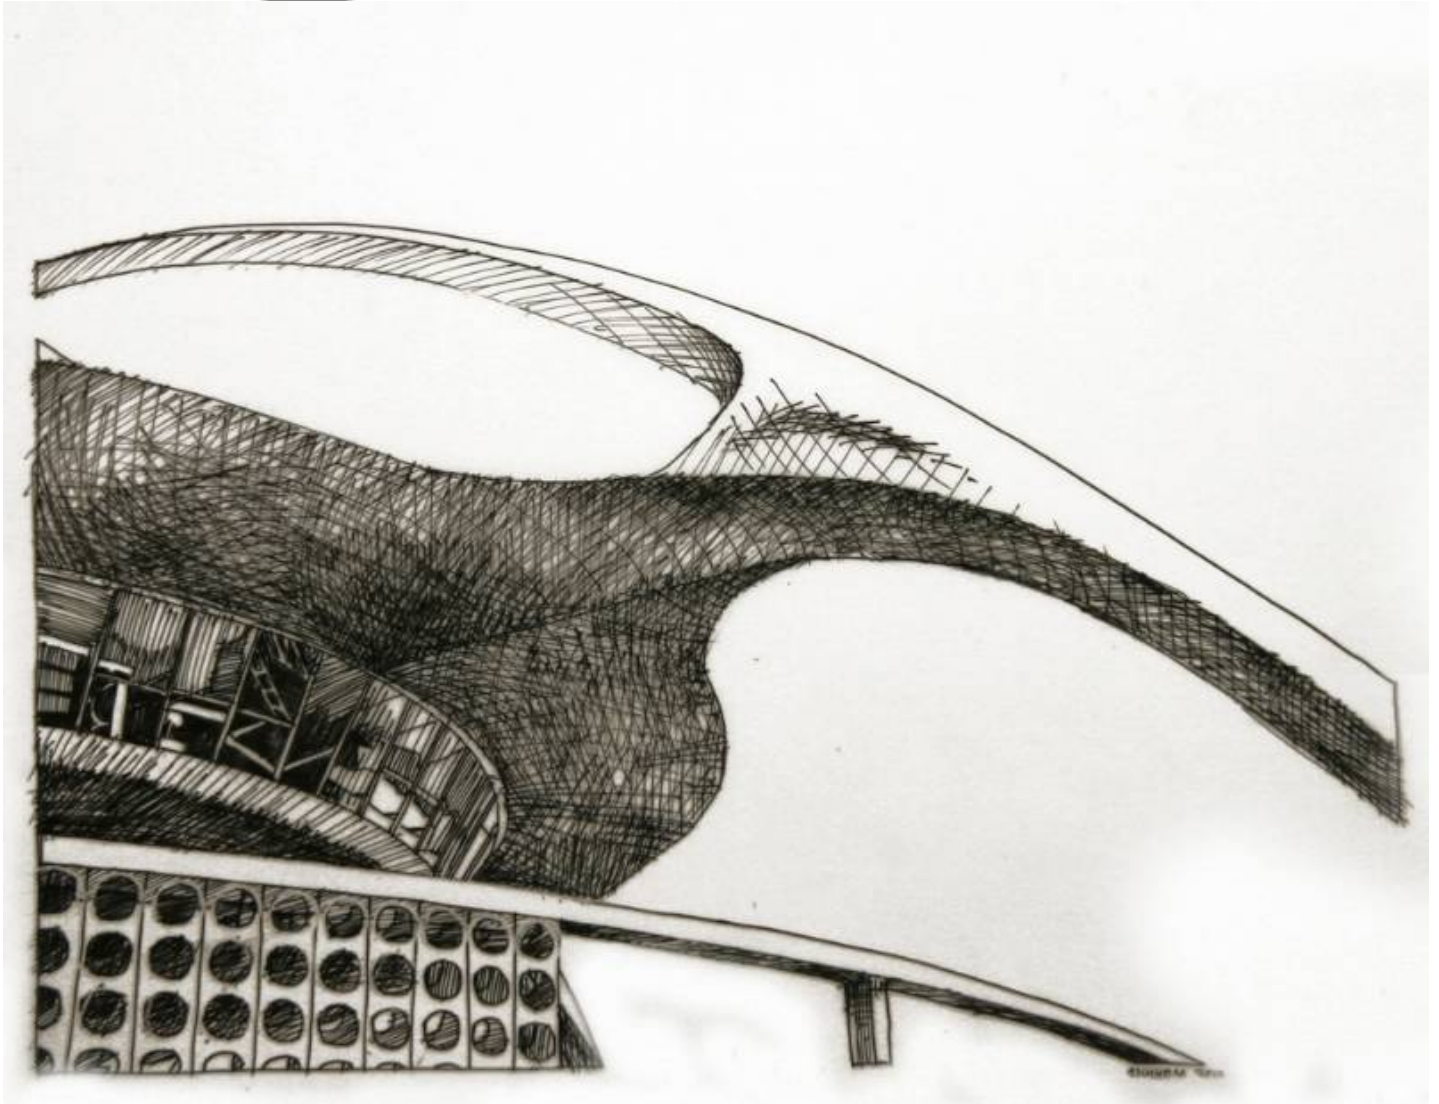

EDWARD CELLA ART & ARCHITECTURE

Deborah Aschheim, *Encounter Number 7*, 2010

Ink on Dura-lar, 14 x 17 in. (35.6 x 43.2 cm)

DASCH071